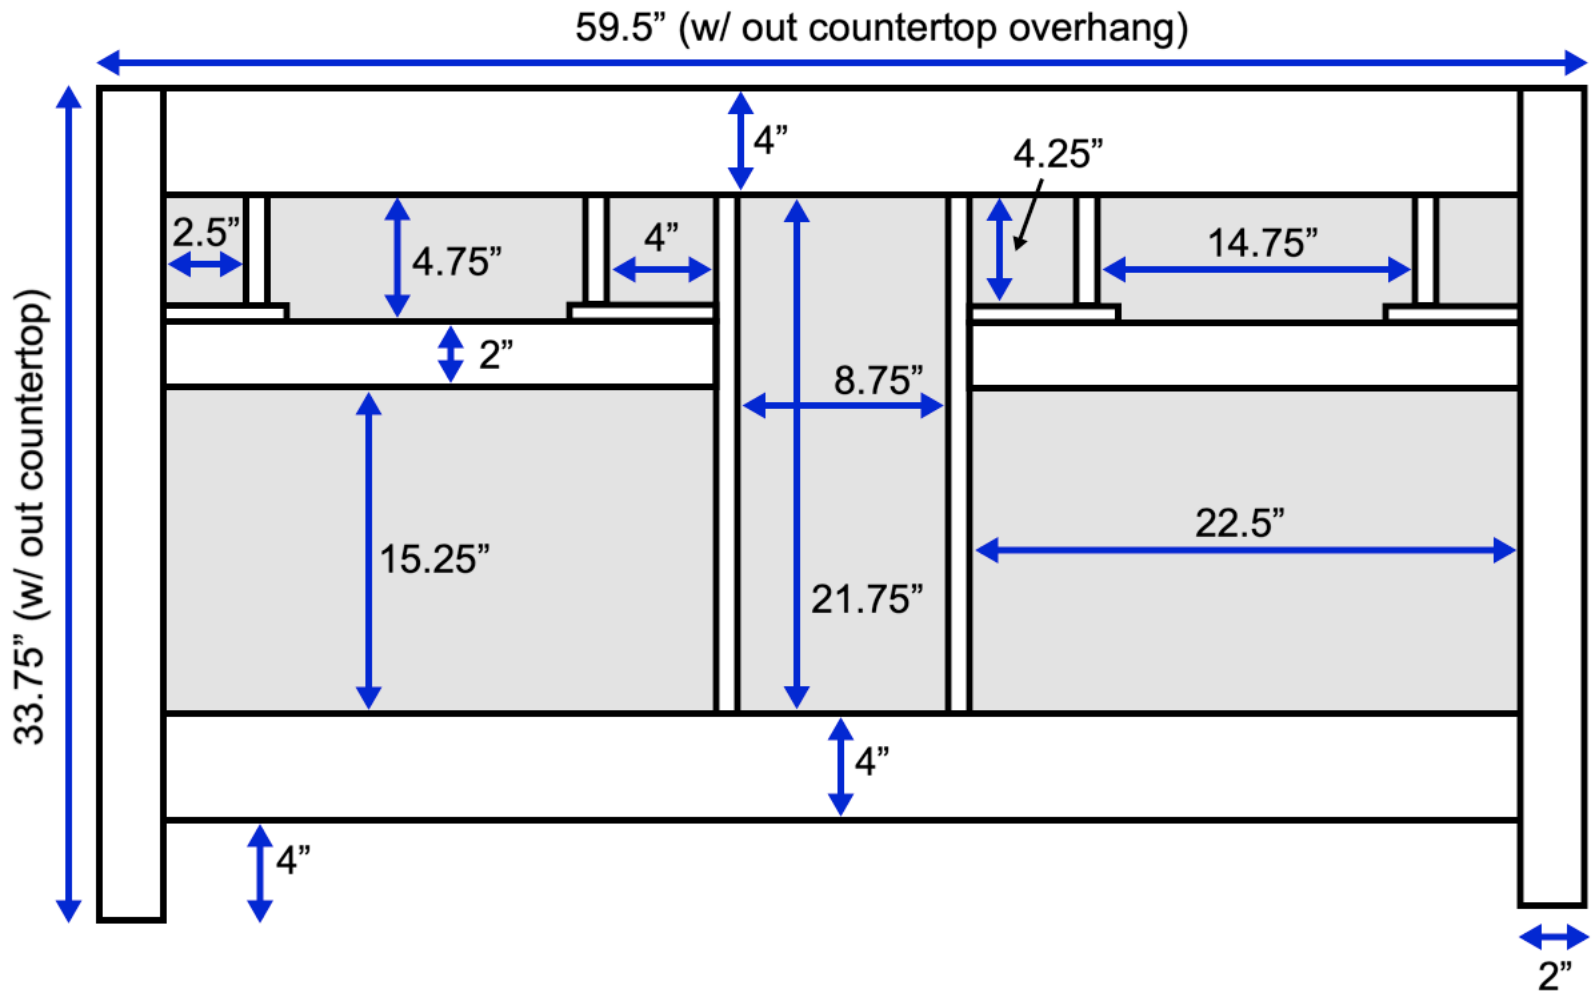

# Yorkshire 60-inch Double Vanity (Back View)

All measurements are approximate and rounded to the nearest quarter inch.  
Please allow for a slight margin of error.