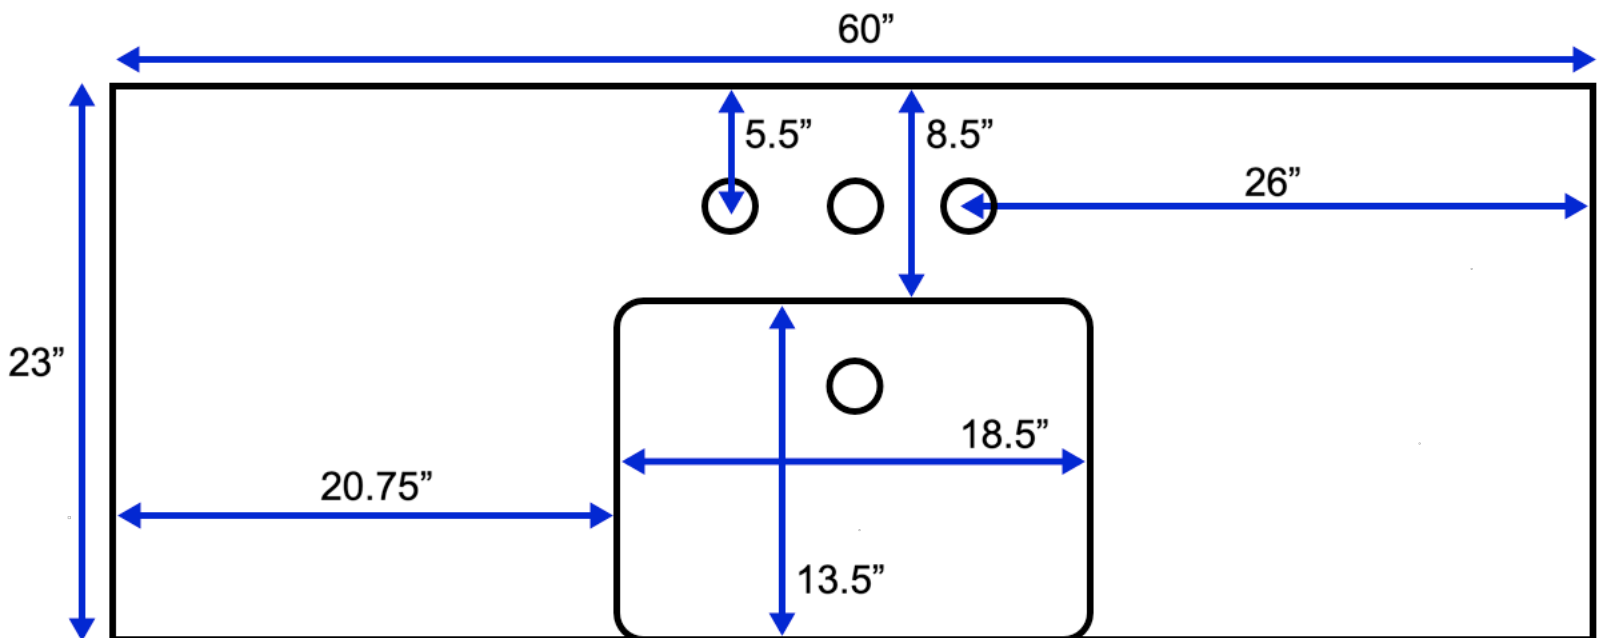

Yorkshire 60-inch Single Vanity (Top View)

All measurements are approximate and rounded to the nearest quarter inch.
Please allow for a slight margin of error.