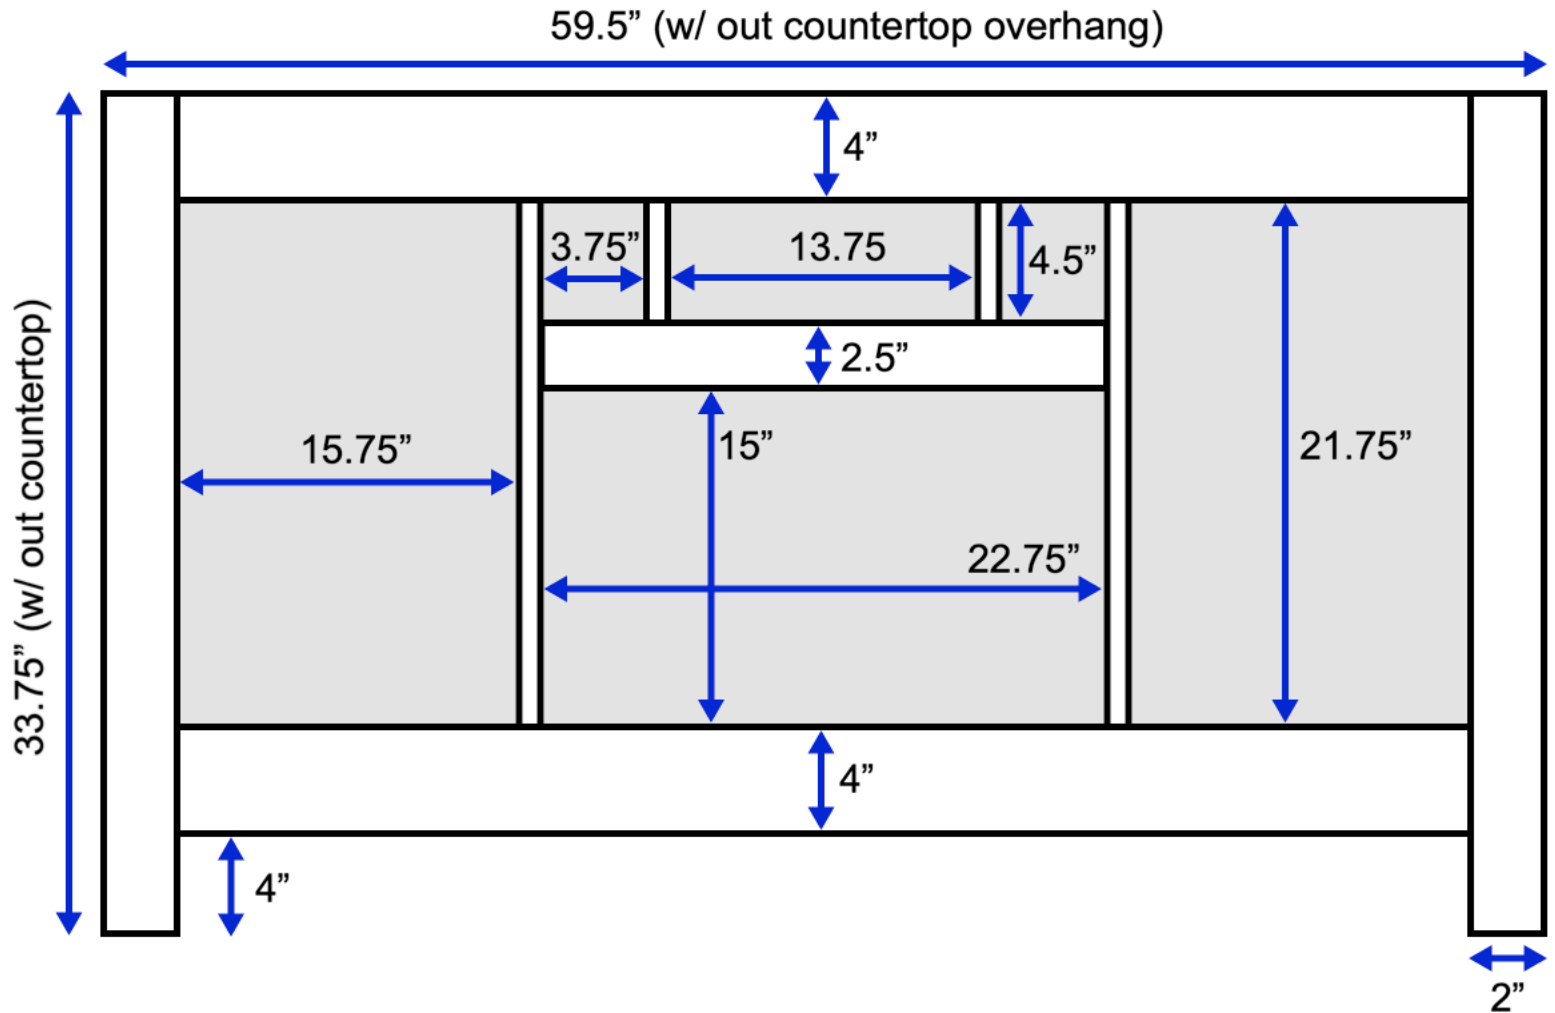

# Yorkshire 60-inch Single Vanity (Back View)

All measurements are approximate and rounded to the nearest quarter inch.  
Please allow for a slight margin of error.