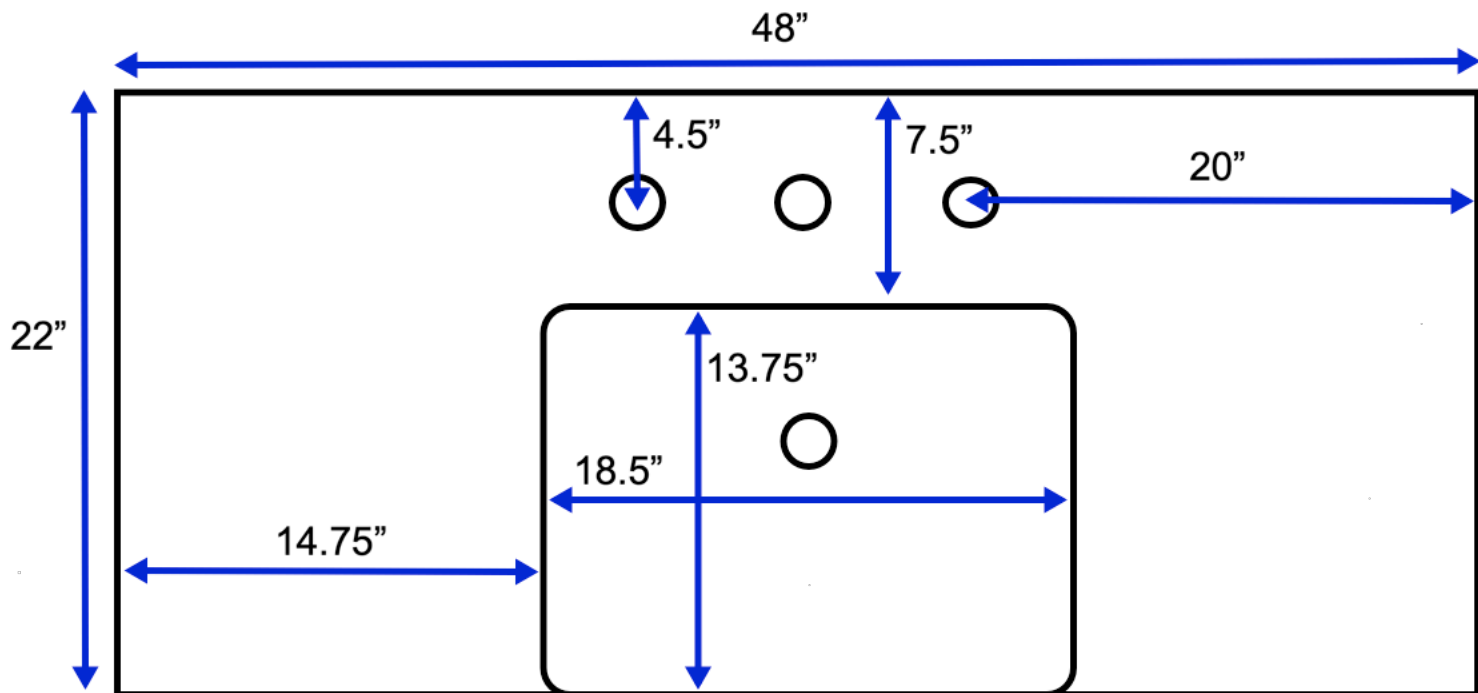

# Yorkshire 48-inch Bath Vanity (Top View)

All measurements are approximate and rounded to the nearest quarter inch.  
Please allow for a slight margin of error.