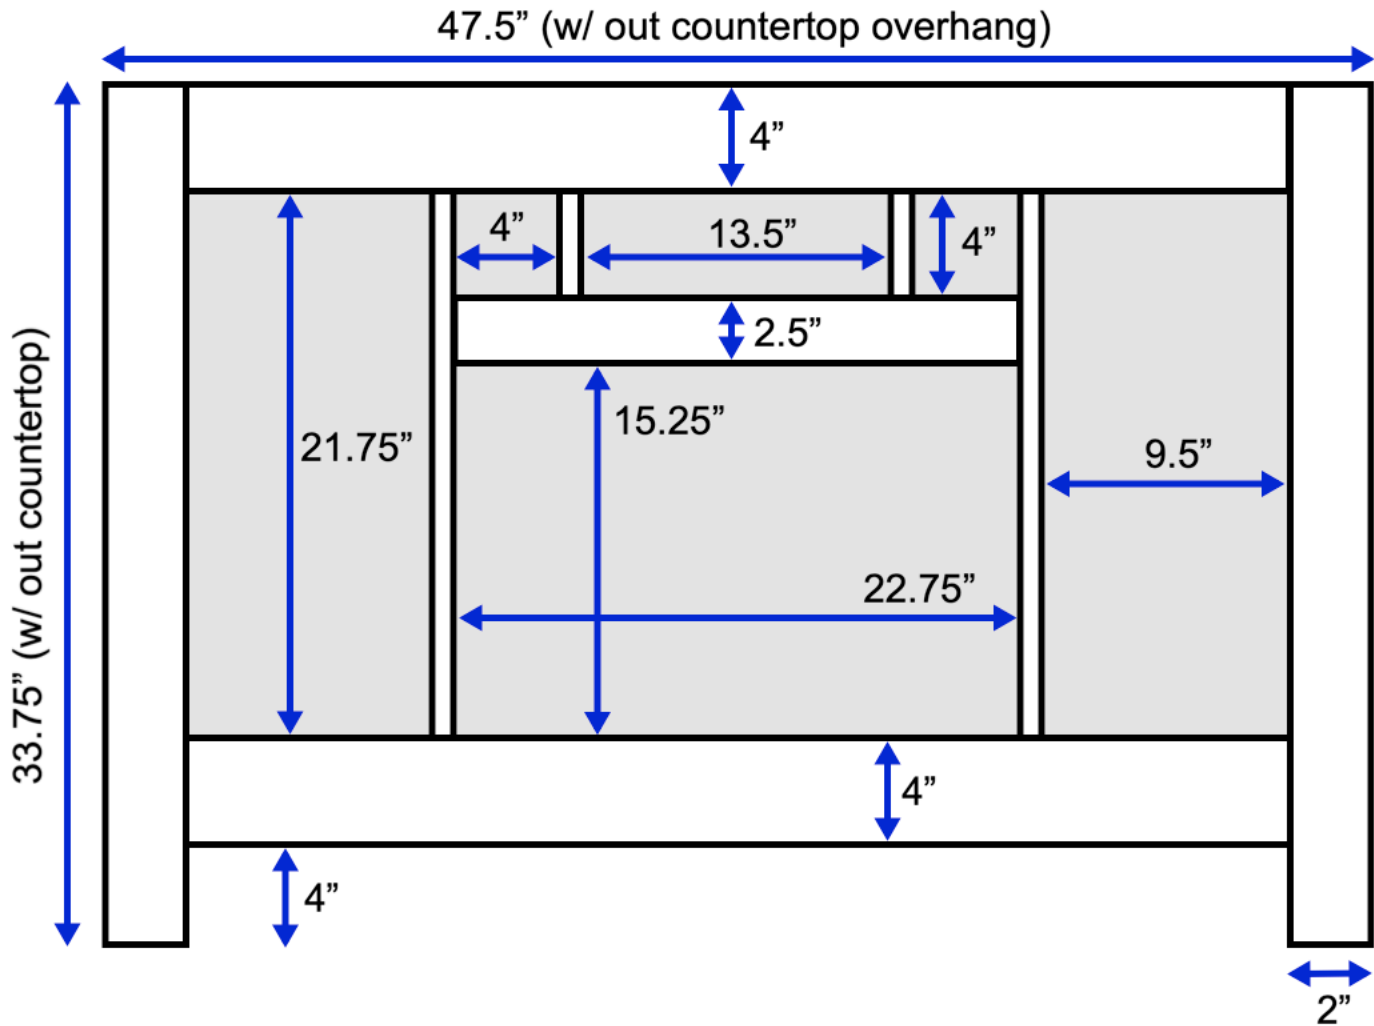

Yorkshire 48-inch Bath Vanity (Back View)

All measurements are approximate and rounded to the nearest quarter inch.
Please allow for a slight margin of error.