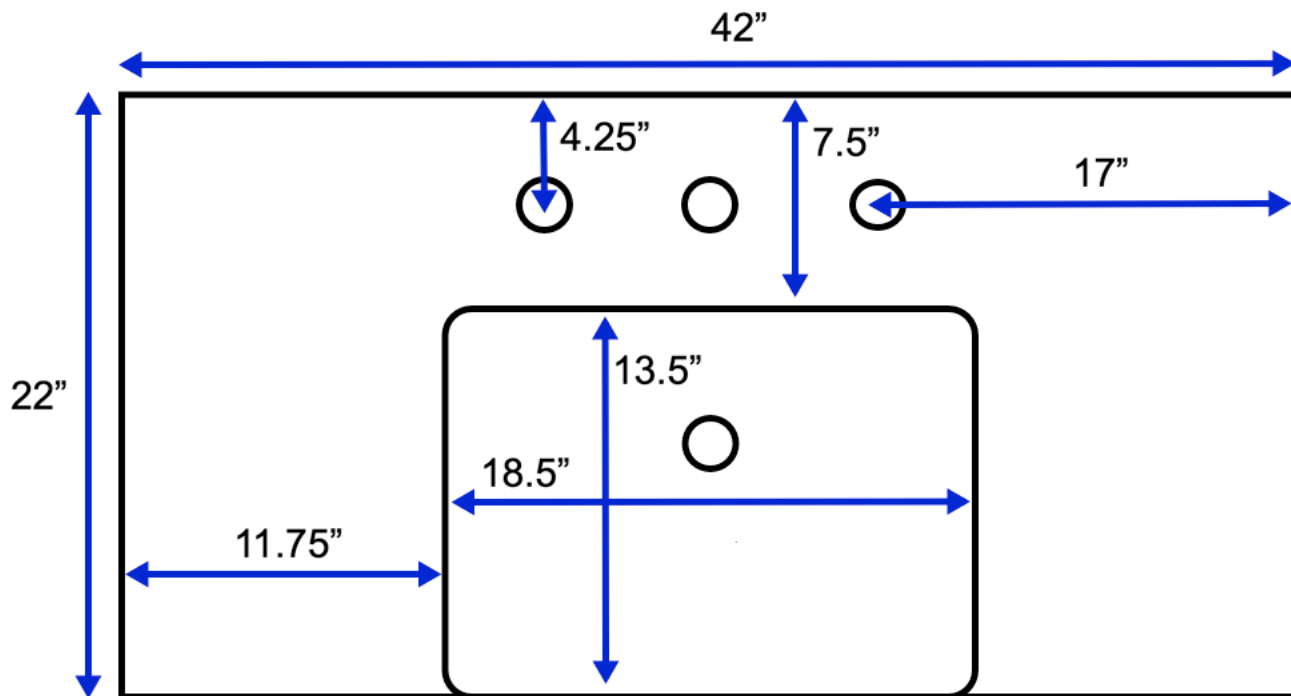

# Yorkshire 42-inch Bath Vanity (Top View)

All measurements are approximate and rounded to the nearest quarter inch.  
Please allow for a slight margin of error.