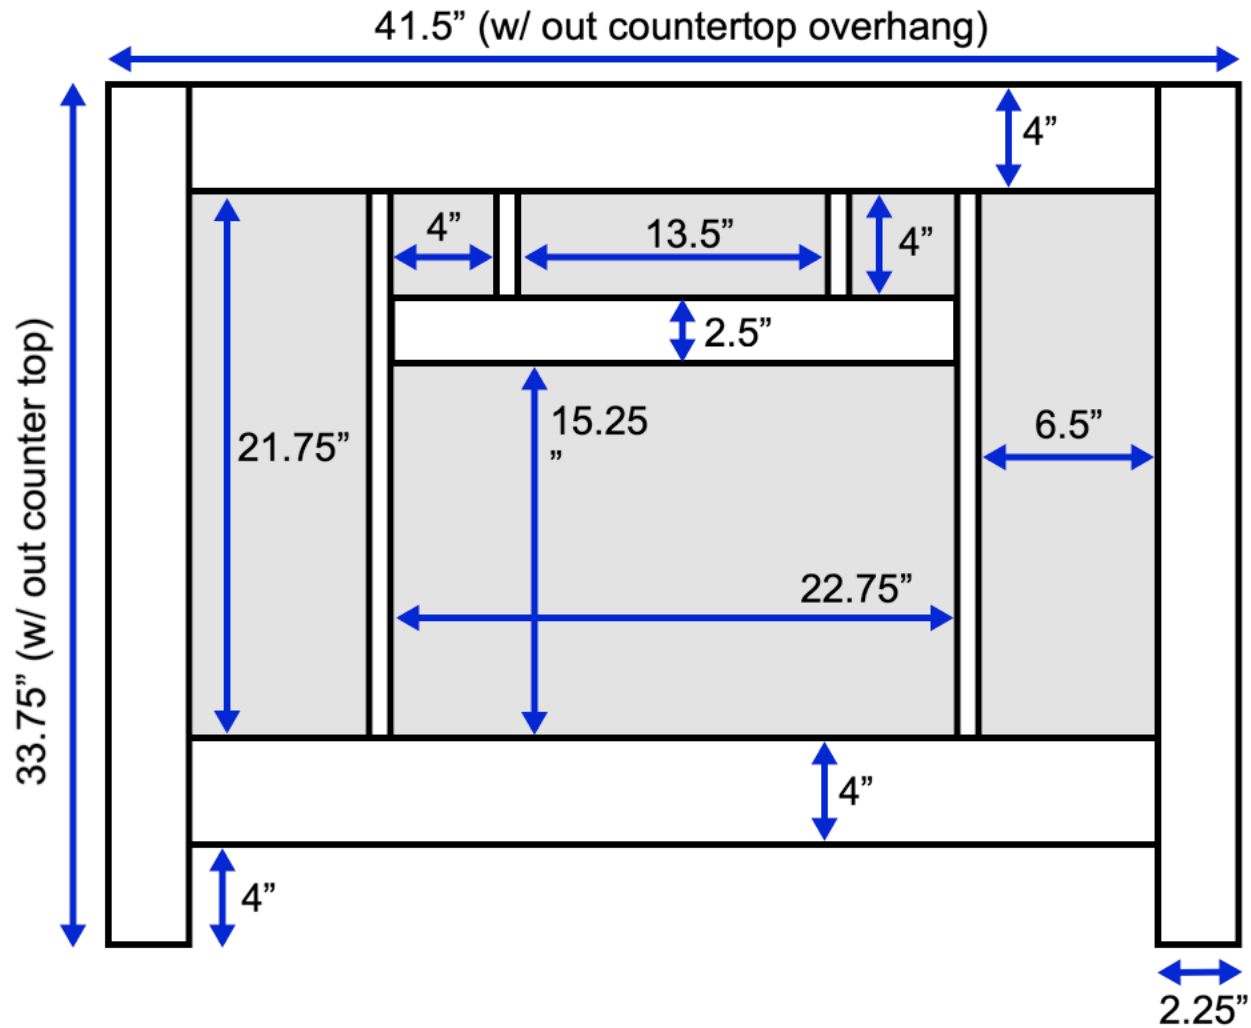

Yorkshire 42-inch Bath Vanity (Back View)

All measurements are approximate and rounded to the nearest quarter inch.
Please allow for a slight margin of error.