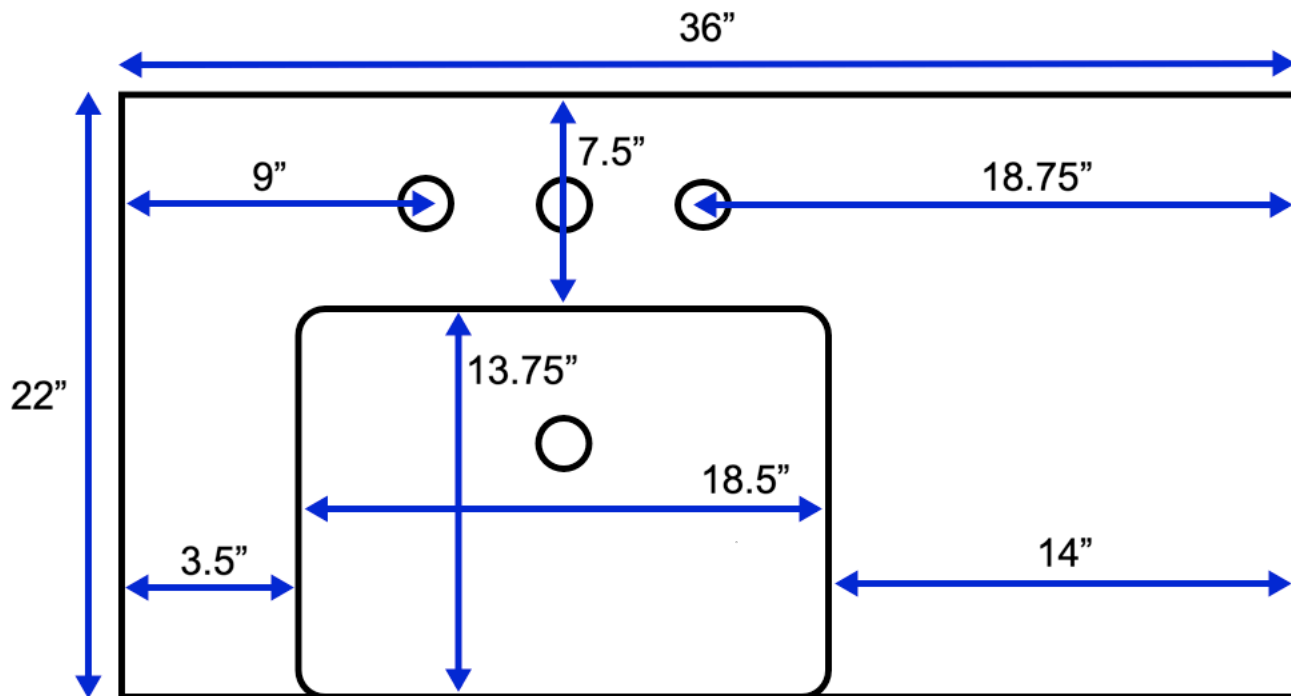

Yorkshire 36-inch Bath Vanity (Top View)

All measurements are approximate and rounded to the nearest quarter inch.
Please allow for a slight margin of error.