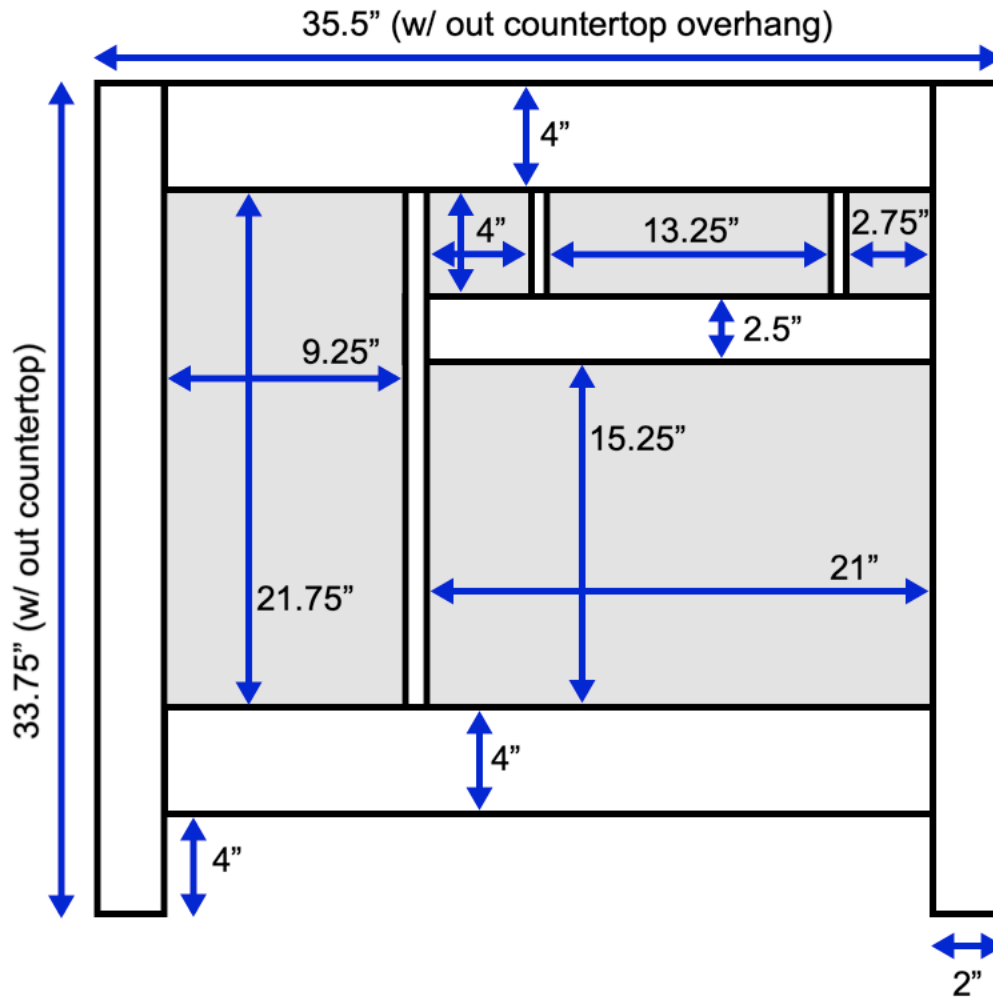

# Yorkshire 36-inch Bath Vanity (Back View)

All measurements are approximate and rounded to the nearest quarter inch.  
Please allow for a slight margin of error.