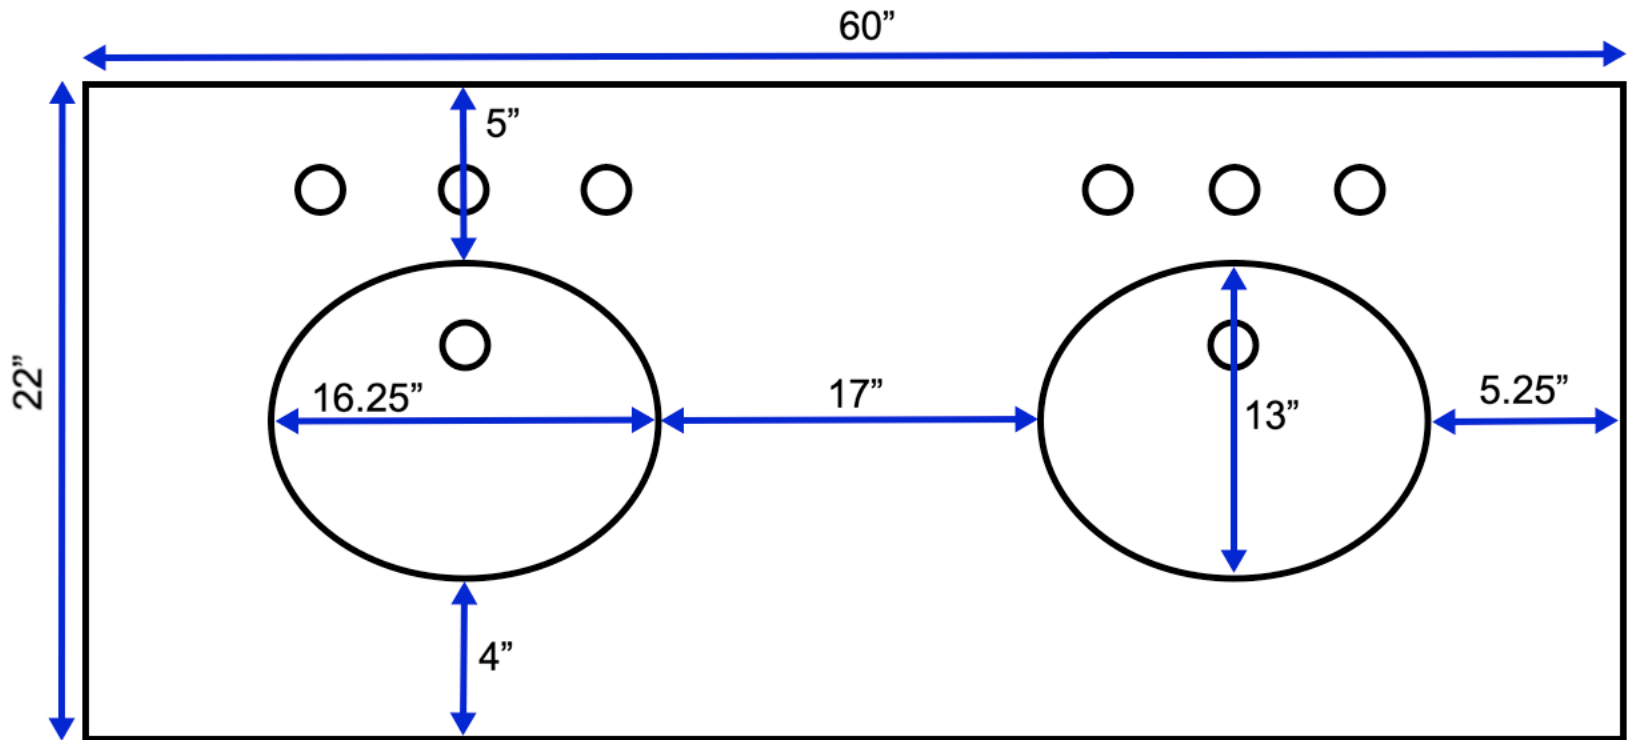

Starboard 60-inch Double Vanity (Top View)

All measurements are approximate and rounded to the nearest quarter inch.
Please allow for a slight margin of error.