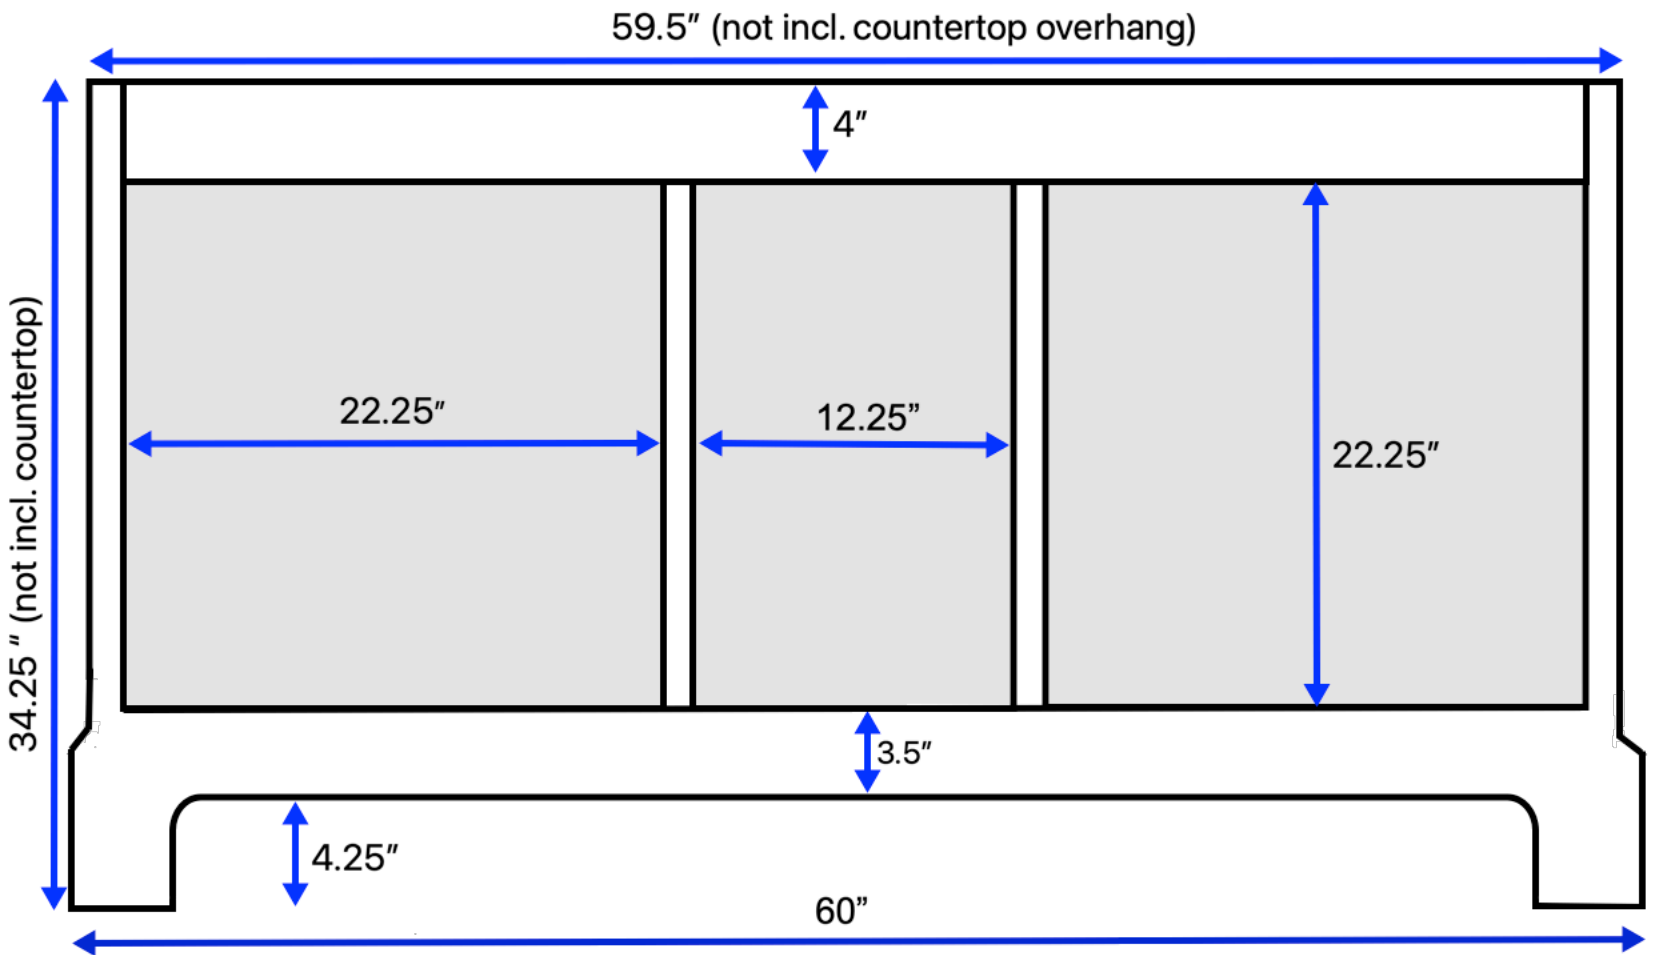

Starboard 60-inch Double Vanity (Back View)

All measurements are approximate and rounded to the nearest quarter-inch.
Please allow for a slight margin of error.