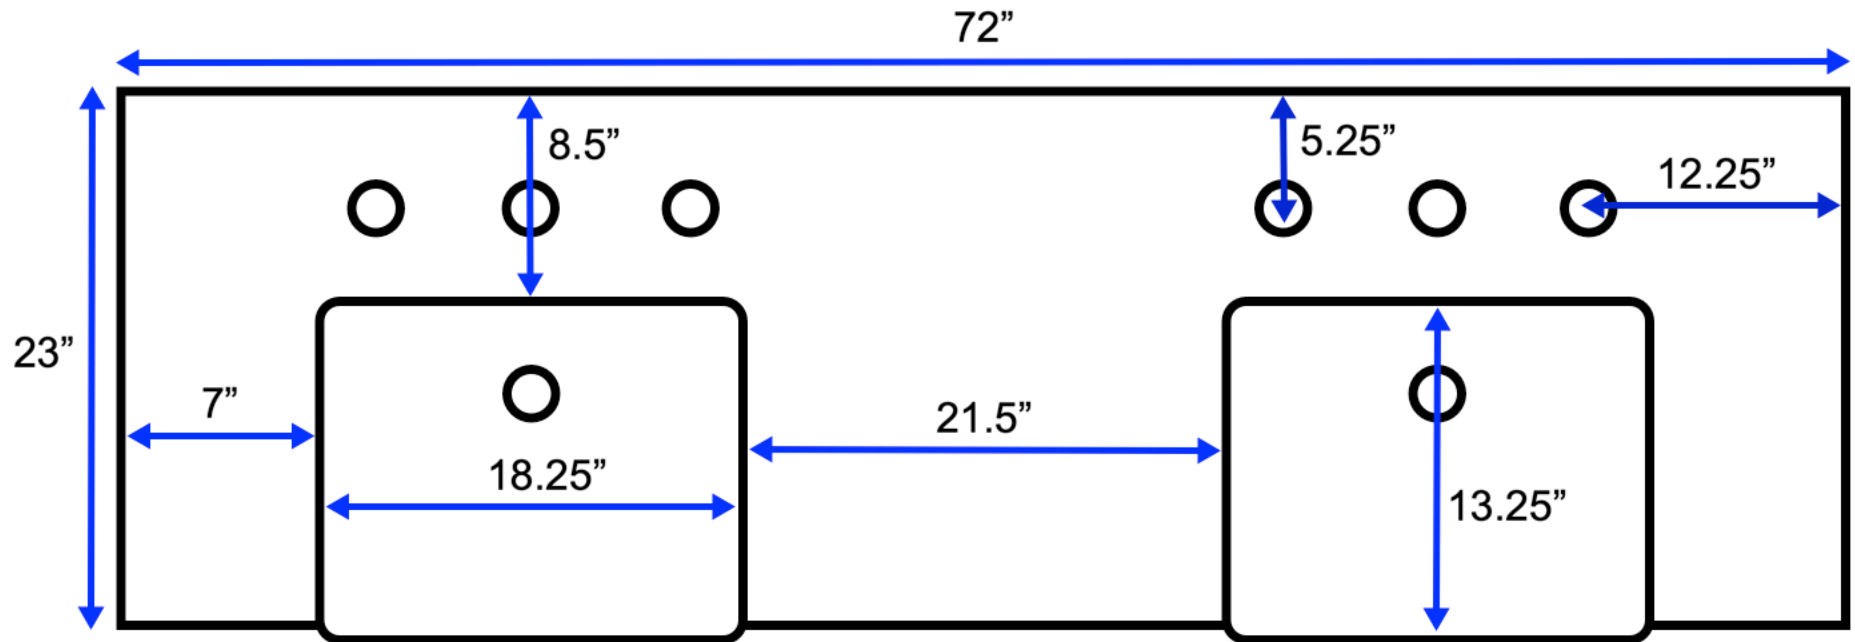

Charlotte 72-inch Double Vanity (Top View)

All measurements are approximate and rounded to the nearest quarter inch.
Please allow for a slight margin of error.