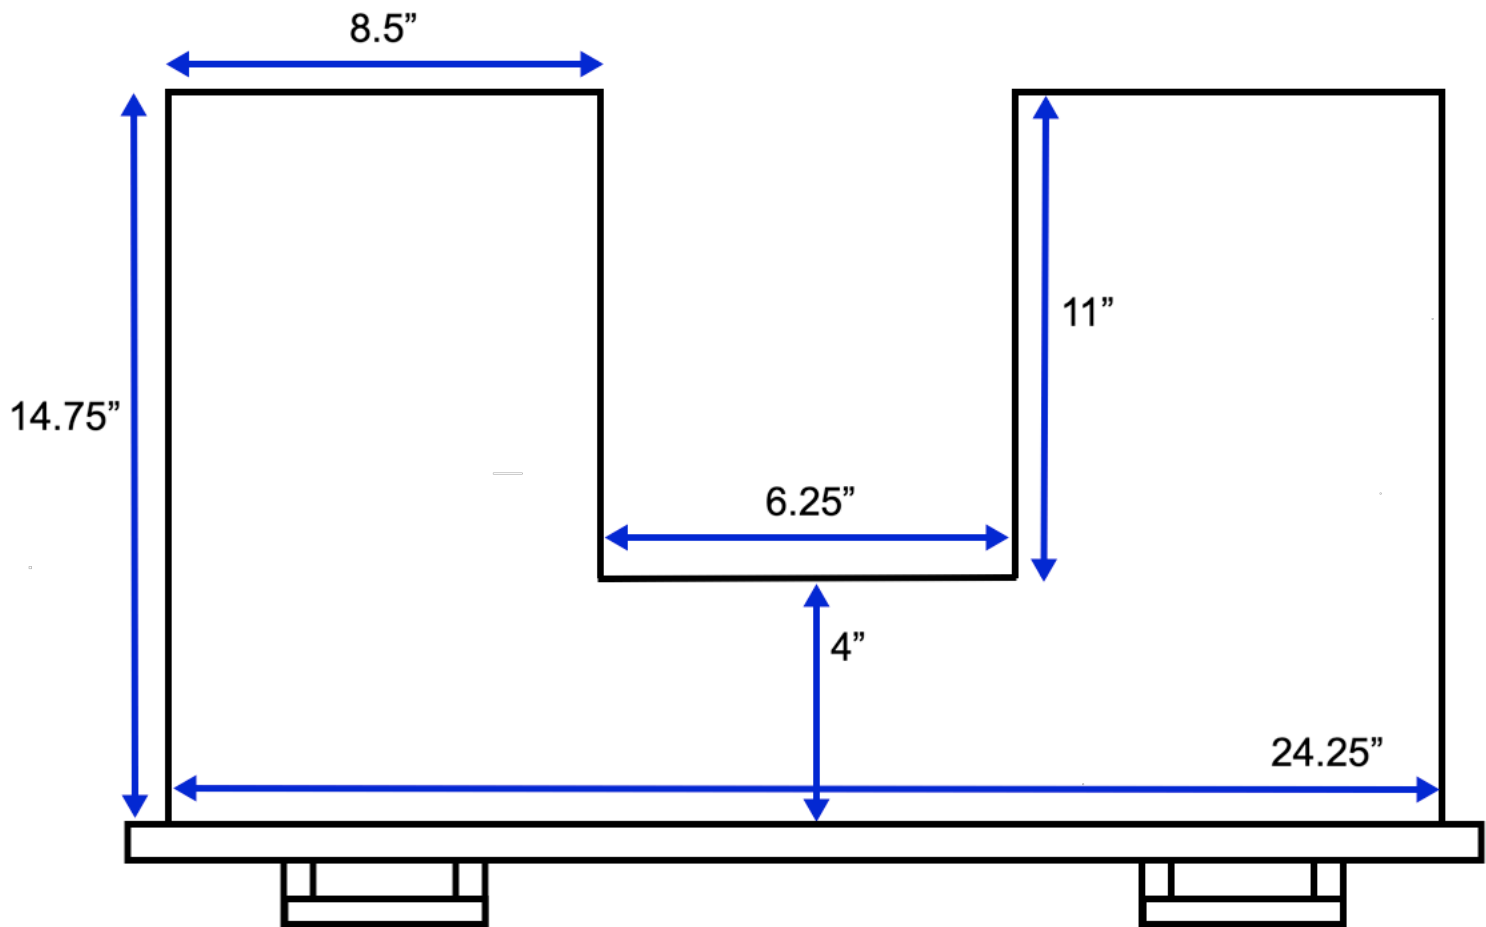

Charlotte 72-inch Bath Vanity Drawer Under Sink - Bird's Eye View

All measurements are approximate and rounded to the nearest quarter inch.
Please allow for a slight margin of error.