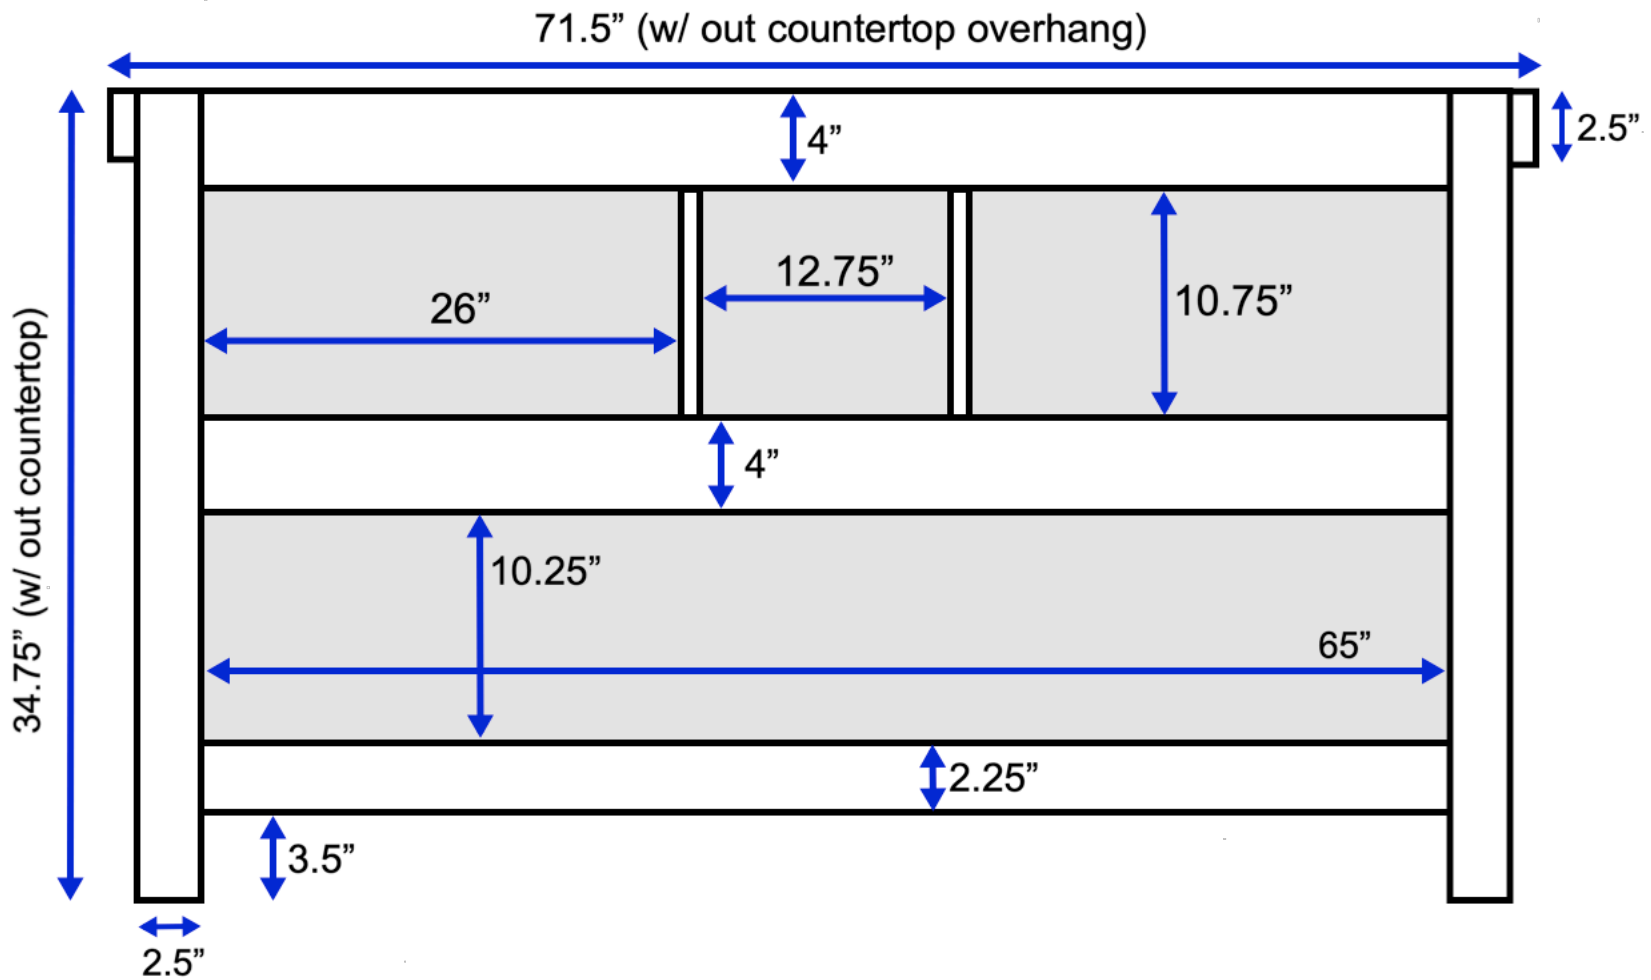

# Charlotte 72-inch Double Vanity (Back View)

All measurements are approximate and rounded to the nearest quarter inch.  
Please allow for a slight margin of error.