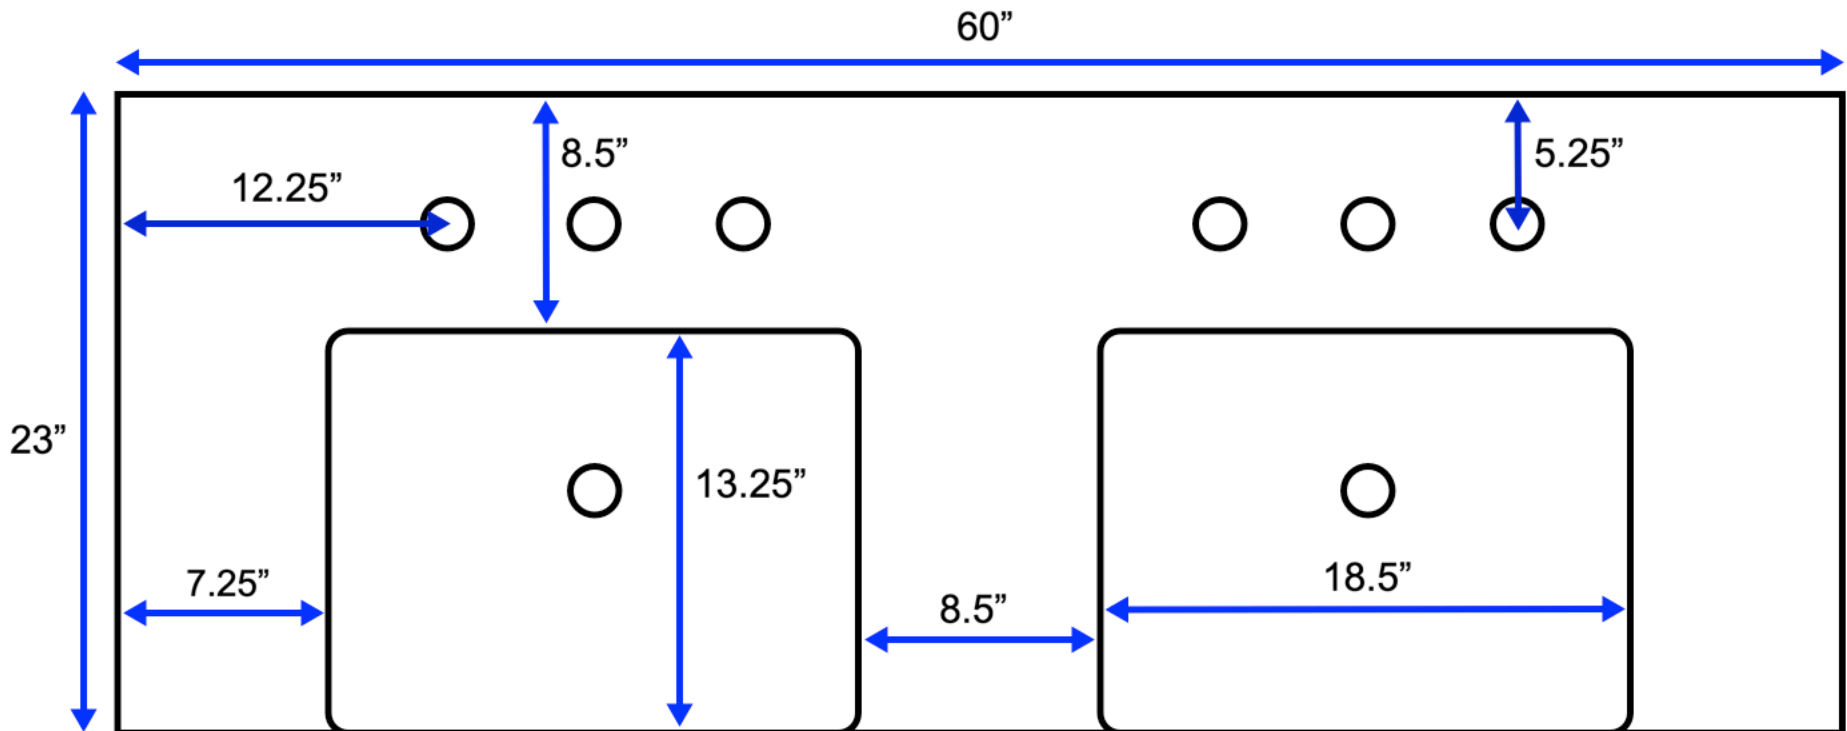

Charlotte 60 inch Double Vanity (Top View)

All measurements are approximate and rounded to the nearest quarter inch.
Please allow for a slight margin of error.