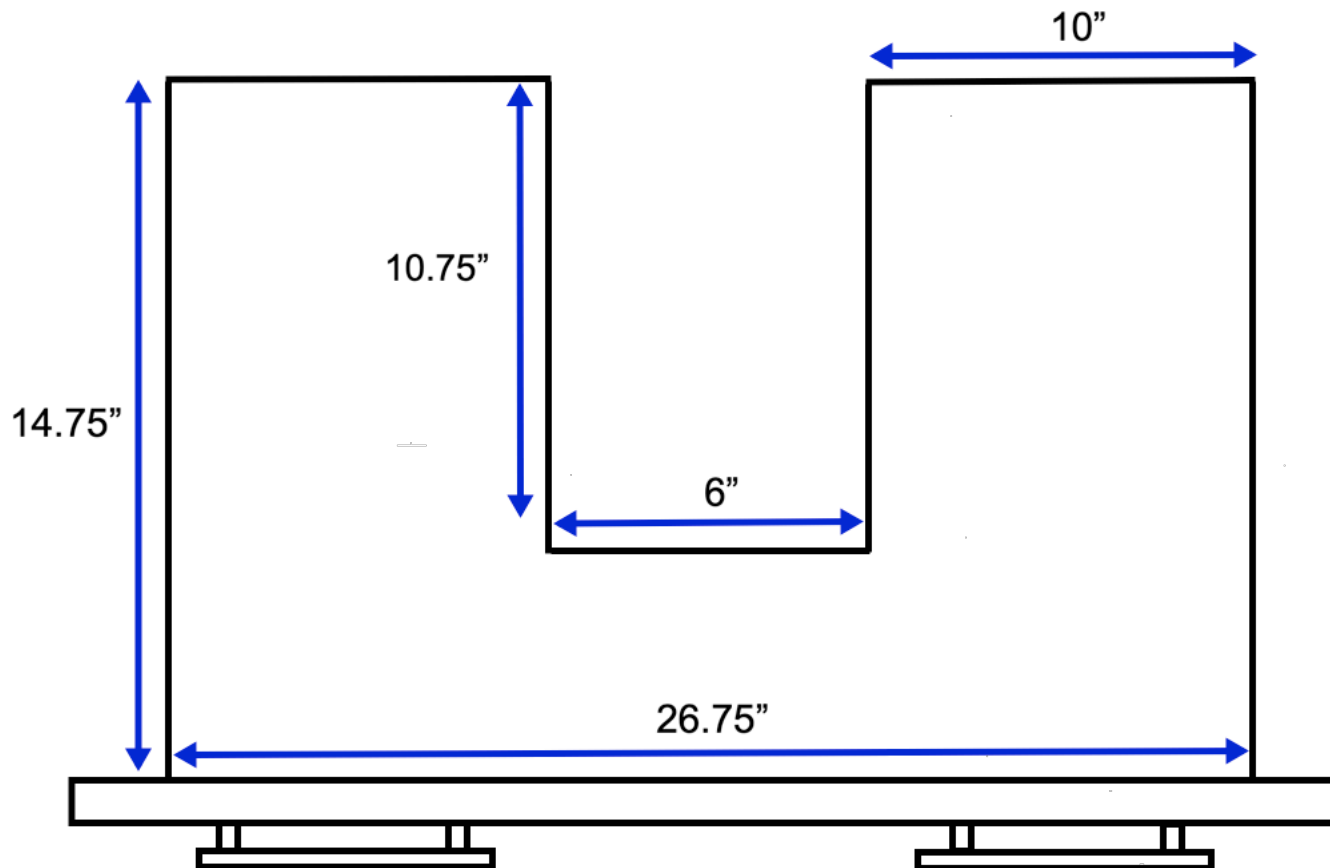

Charlotte 60-inch Vanity Drawer - Bird's Eye View

All measurements are approximate and rounded to the nearest quarter inch.
Please allow for a slight margin of error.