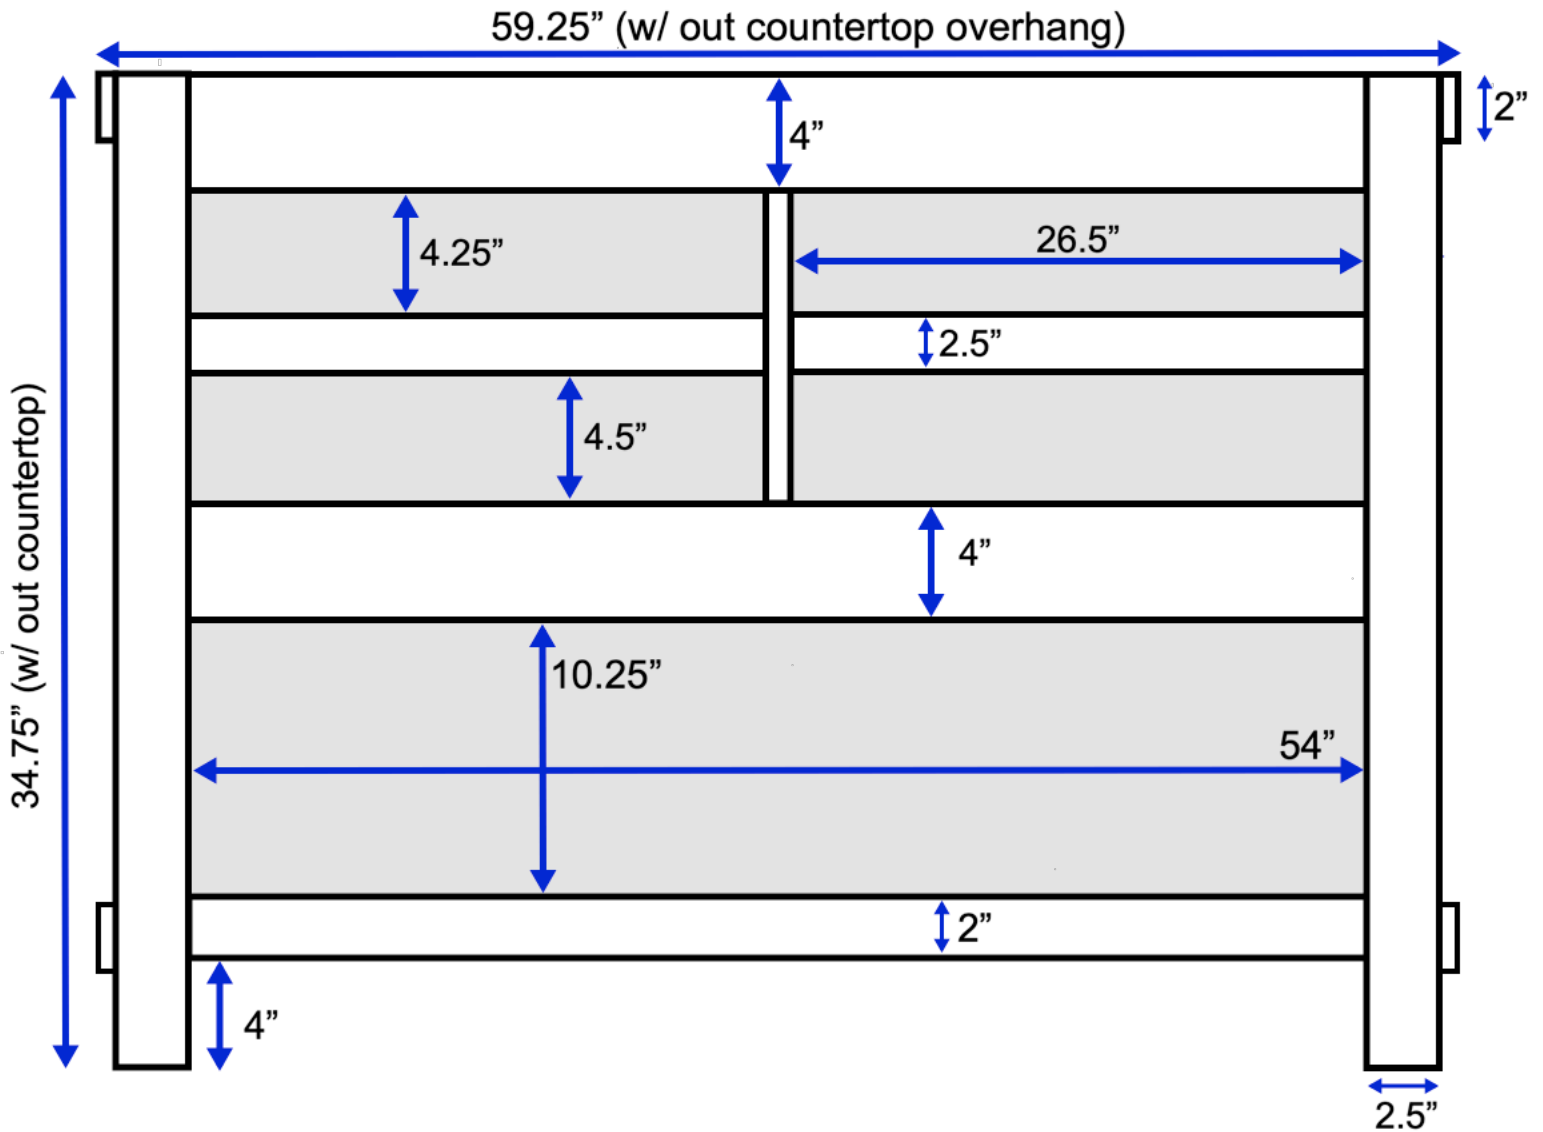

Charlotte 60-inch Double Vanity (Back View)

All measurements are approximate and rounded to the nearest quarter inch.
Please allow for a slight margin of error.