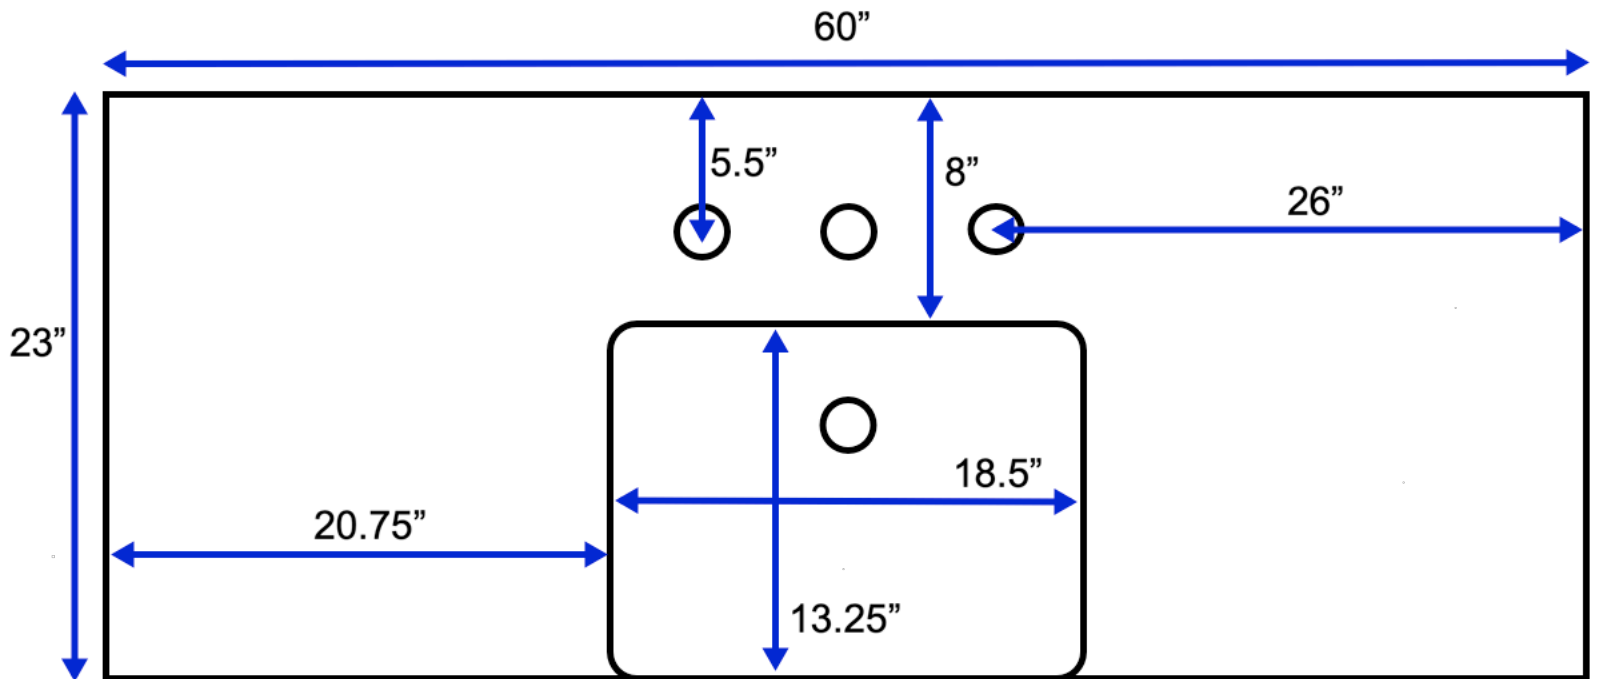

# Charlotte 60-inch Single Vanity (Top View)

All measurements are approximate and rounded to the nearest quarter inch.  
Please allow for a slight margin of error.