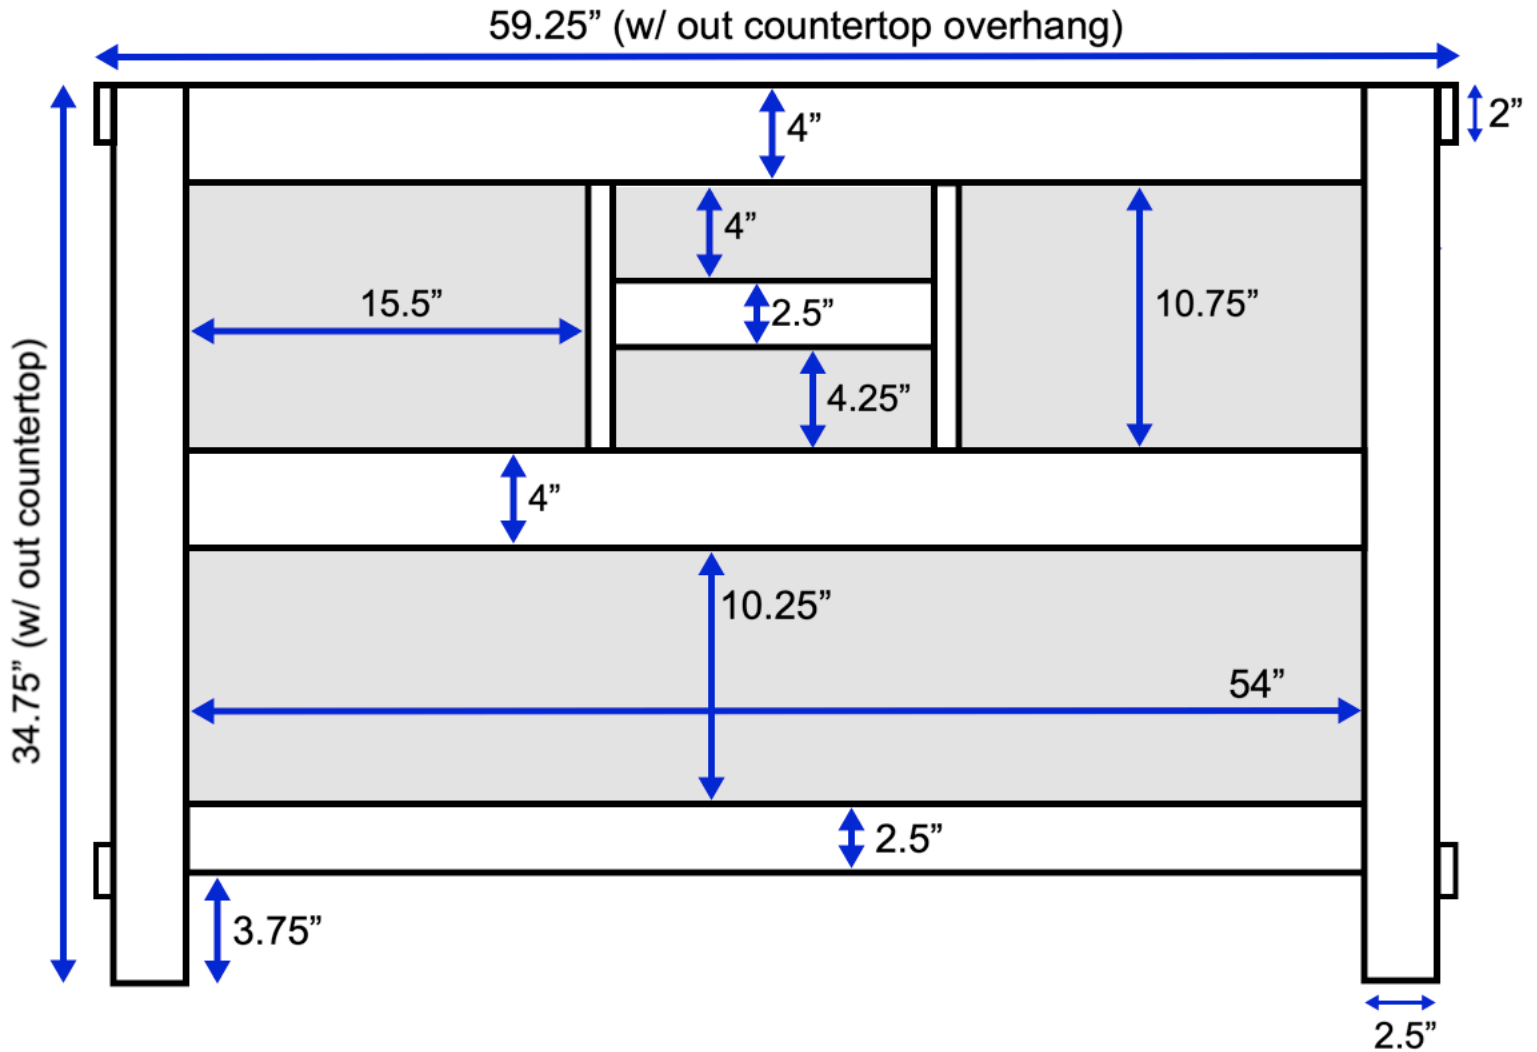

Charlotte 60-inch Single Vanity (Back View)

All measurements are approximate and rounded to the nearest quarter inch.
Please allow for a slight margin of error.