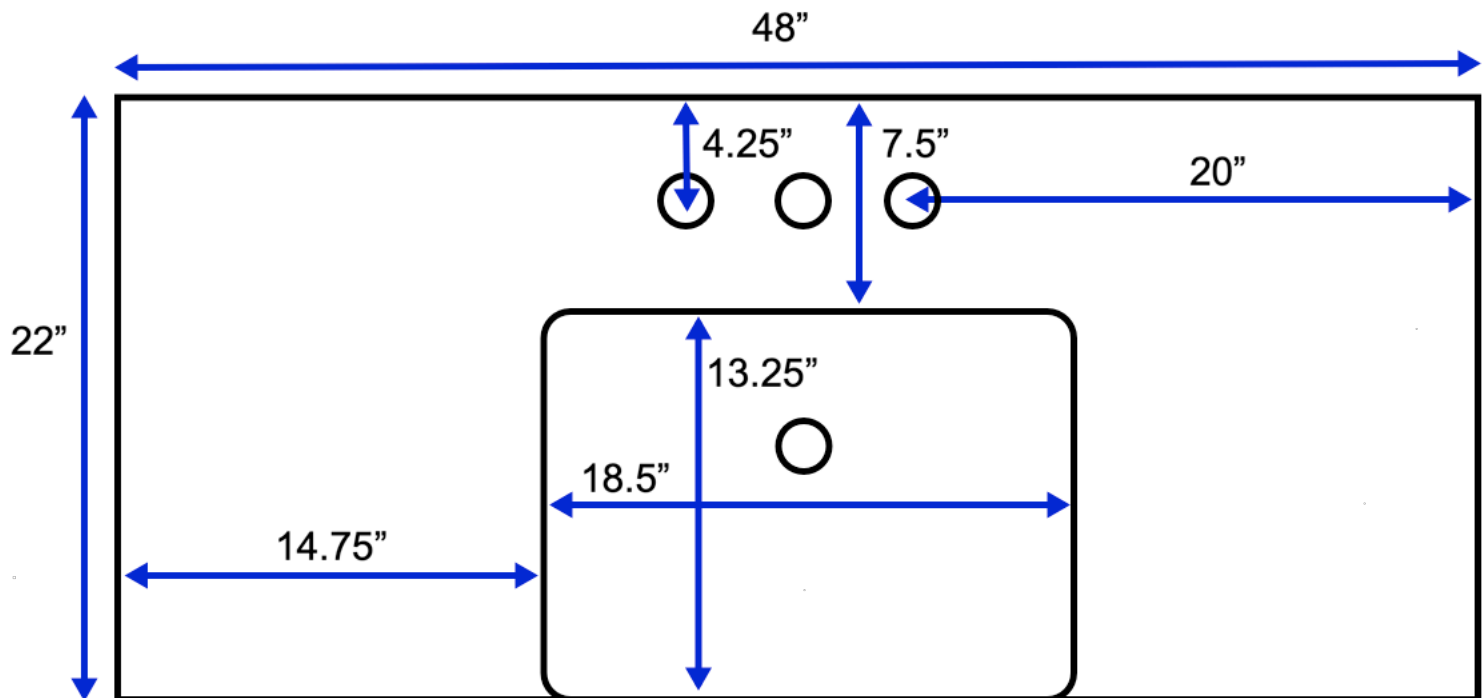

Charlotte 48-inch Bath Vanity (Top View)

All measurements are approximate and rounded to the nearest quarter inch.
Please allow for a slight margin of error.