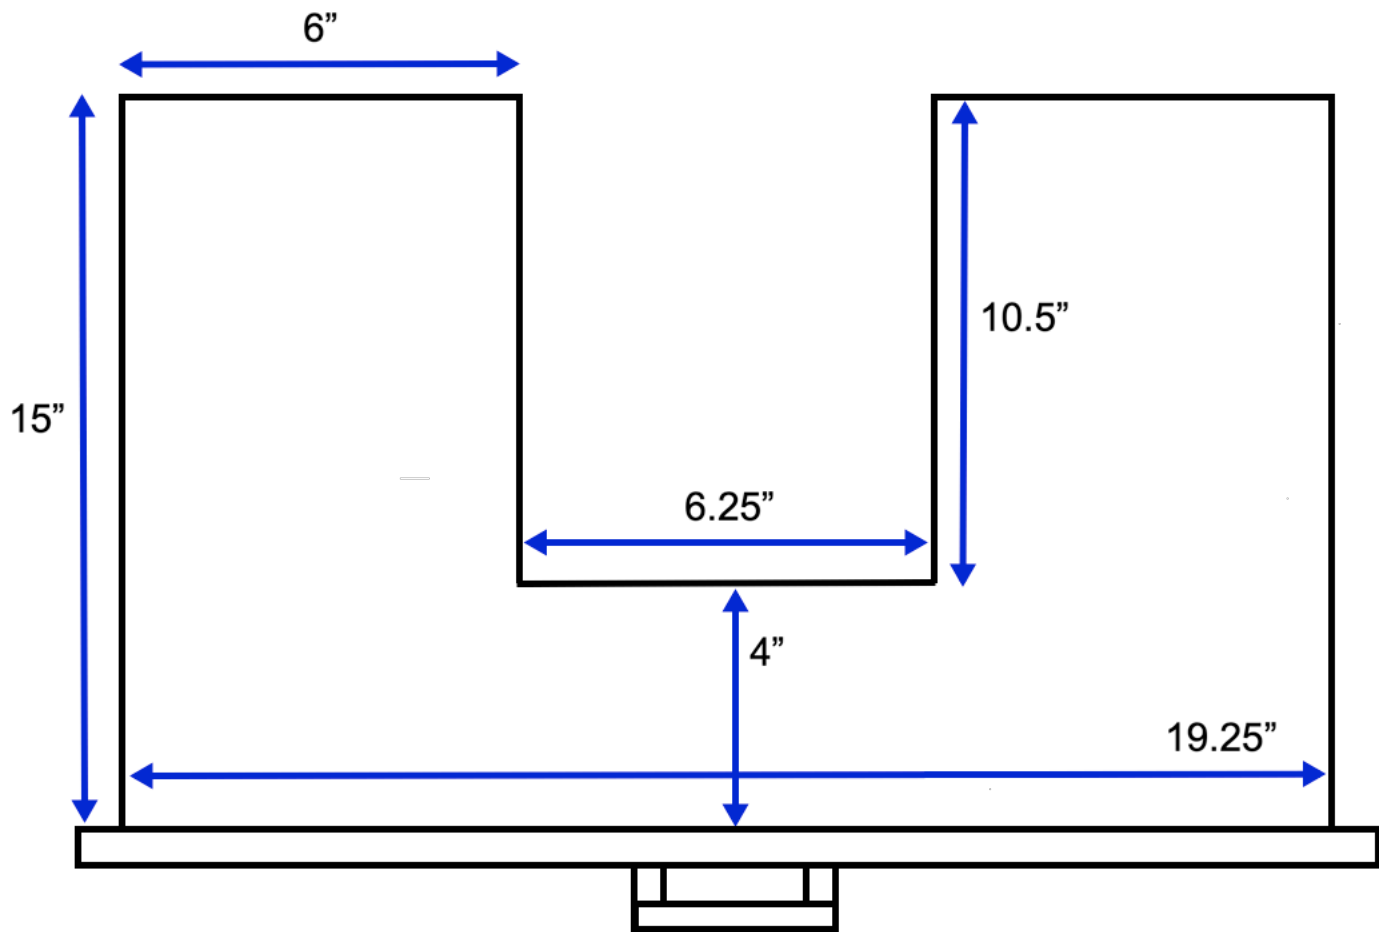

Charlotte 48-inch Bath Vanity (Bottom Drawer Under Sink)

All measurements are approximate and rounded to the nearest quarter inch.
Please allow for a slight margin of error.