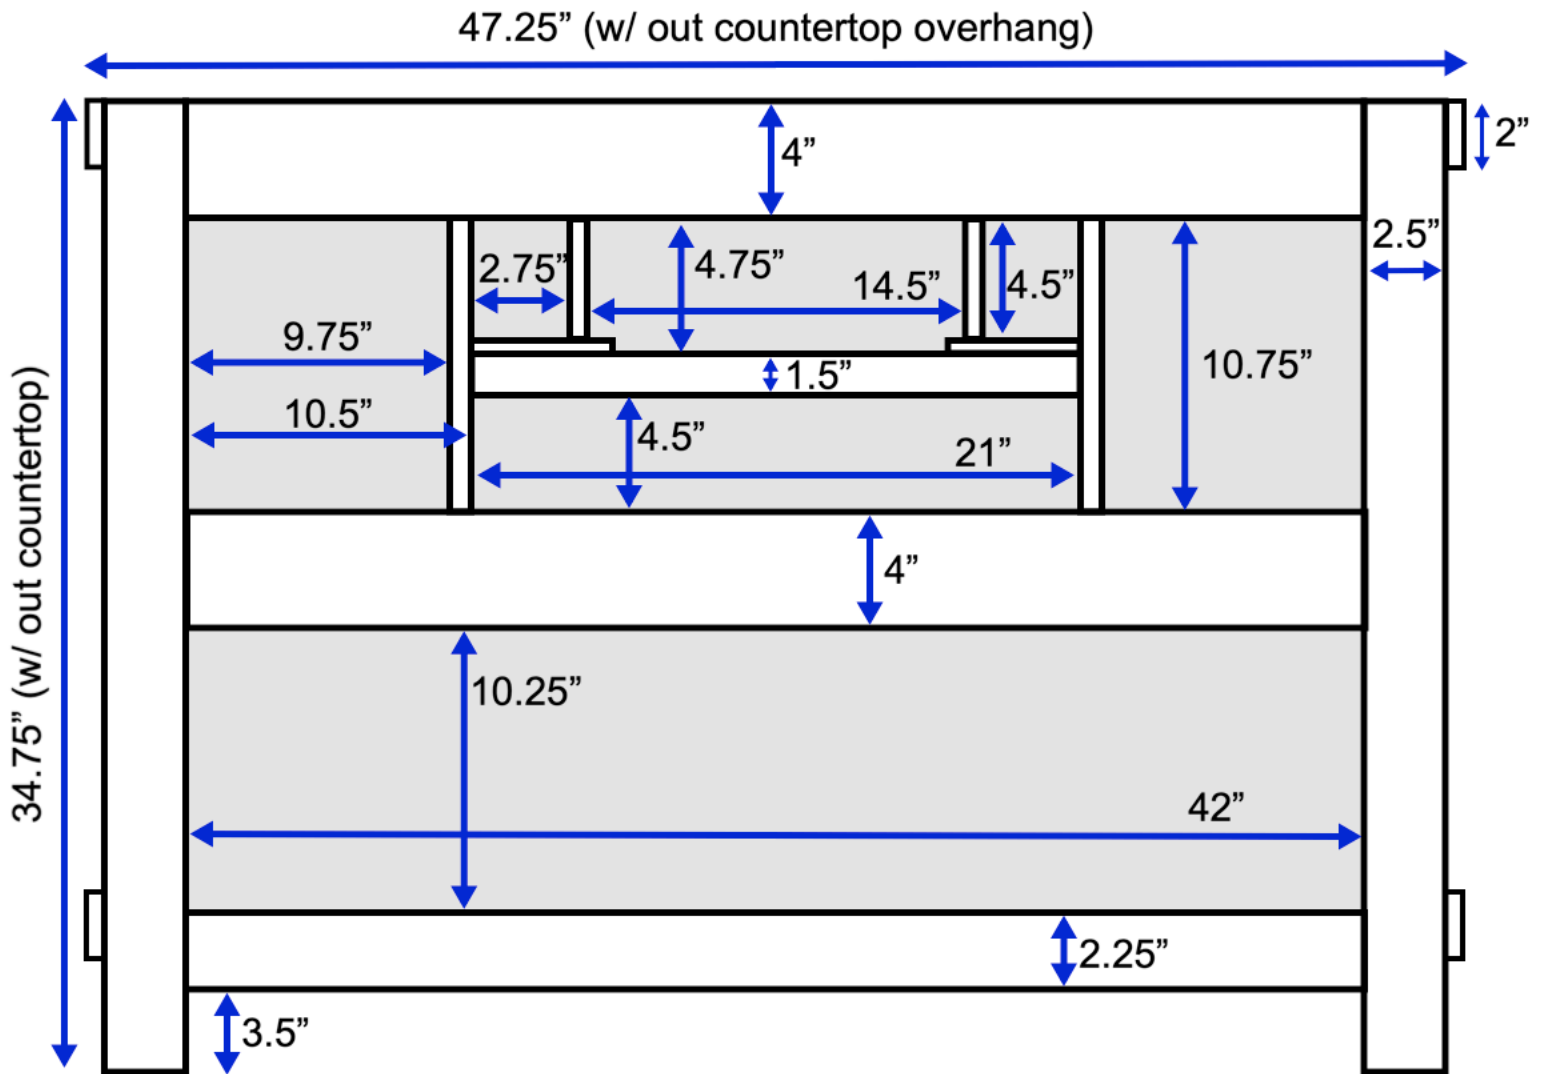

Charlotte 48-inch Bath Vanity (Back View)

All measurements are approximate and rounded to the nearest quarter inch.
Please allow for a slight margin of error.