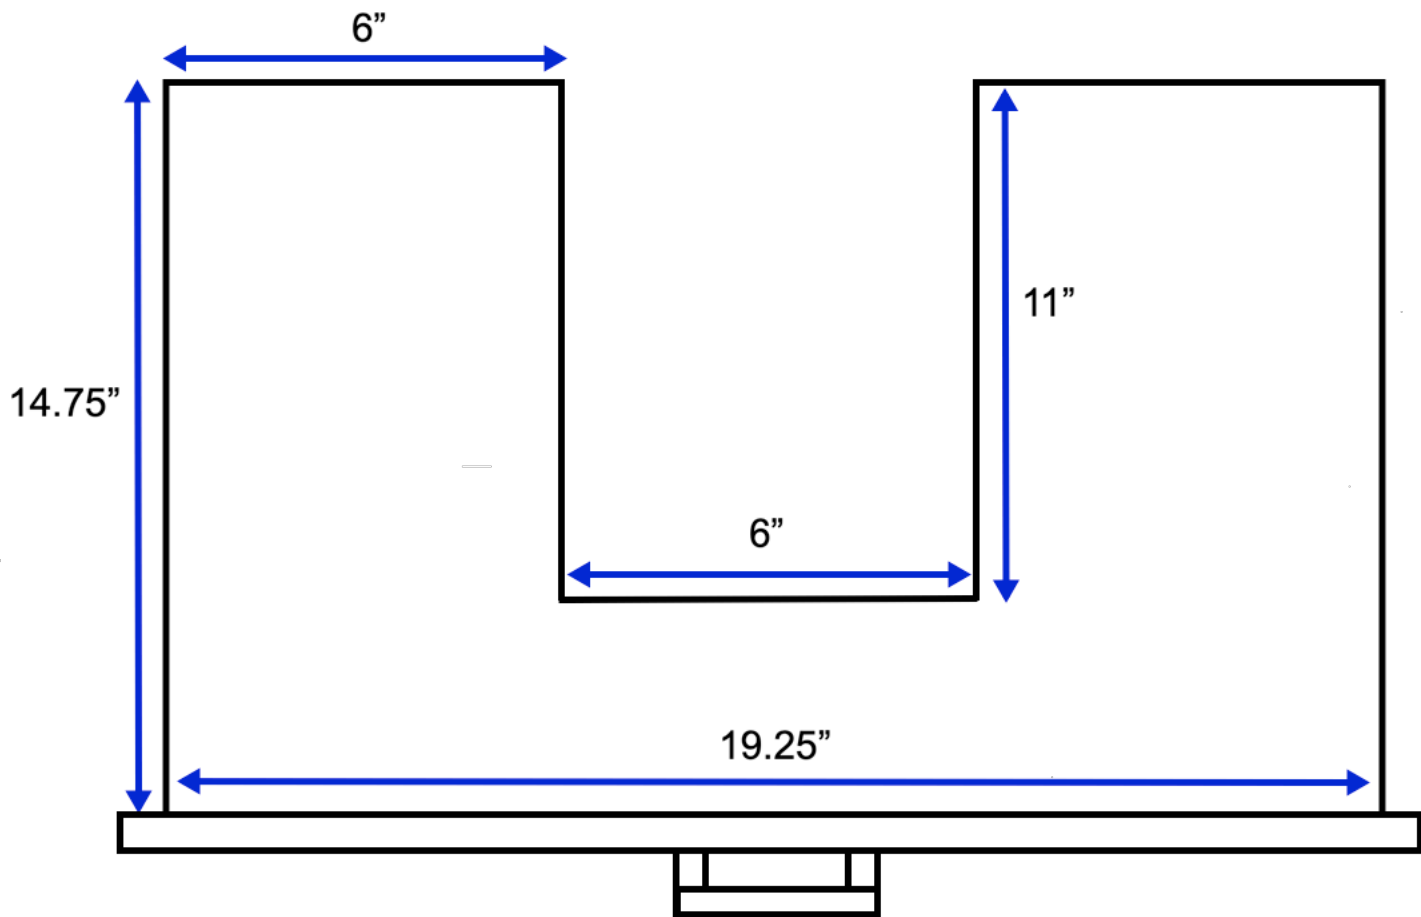

Charlotte 42-inch Bath Vanity Drawer Under Sink - Bird's Eye View

All measurements are approximate and rounded to the nearest quarter inch.
Please allow for a slight margin of error.