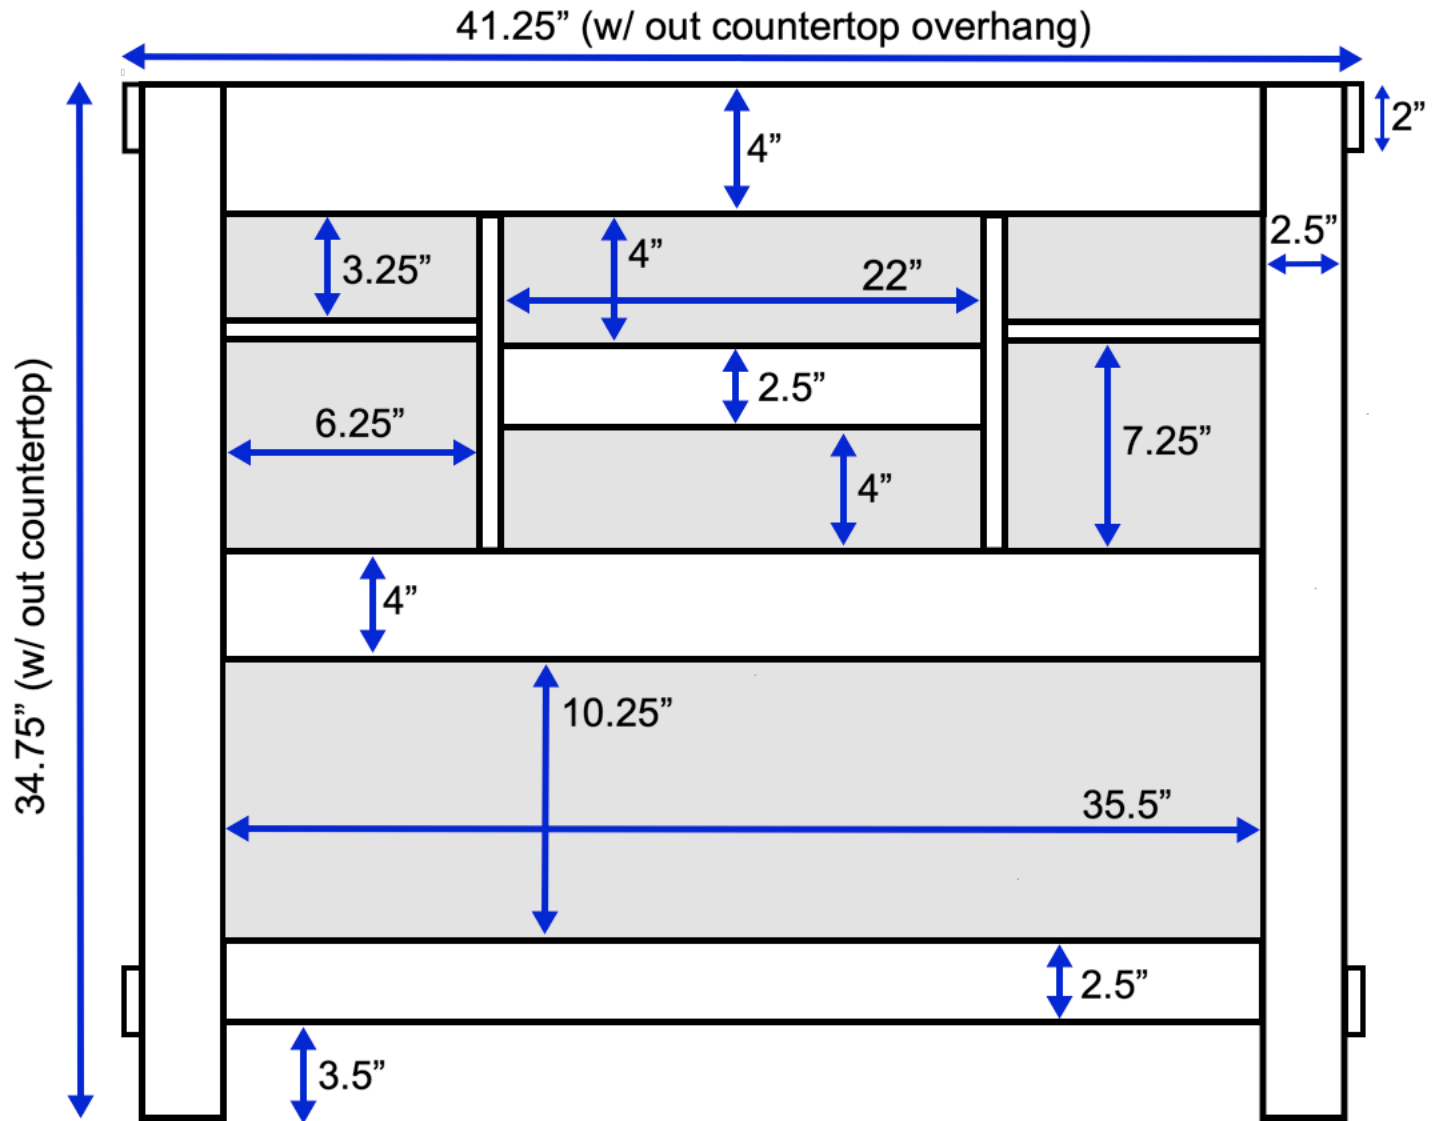

Charlotte 42-inch Bath Vanity (Back View)

All measurements are approximate and rounded to the nearest quarter inch.
Please allow for a slight margin of error.