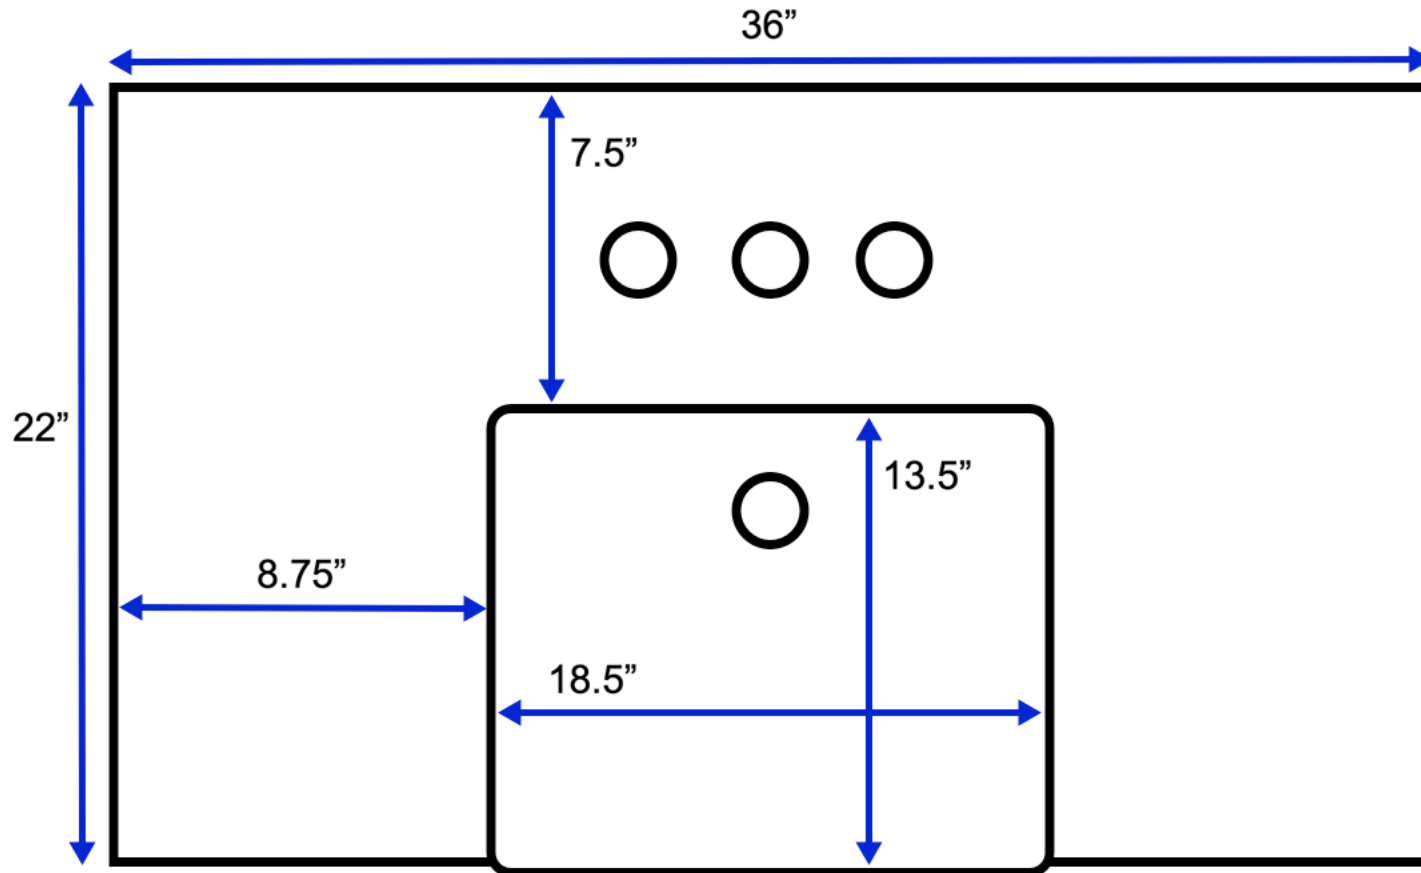

Charlotte 36-inch Vanity (Top View)

All measurements are approximate and rounded to the nearest quarter inch.
Please allow for a slight margin of error.