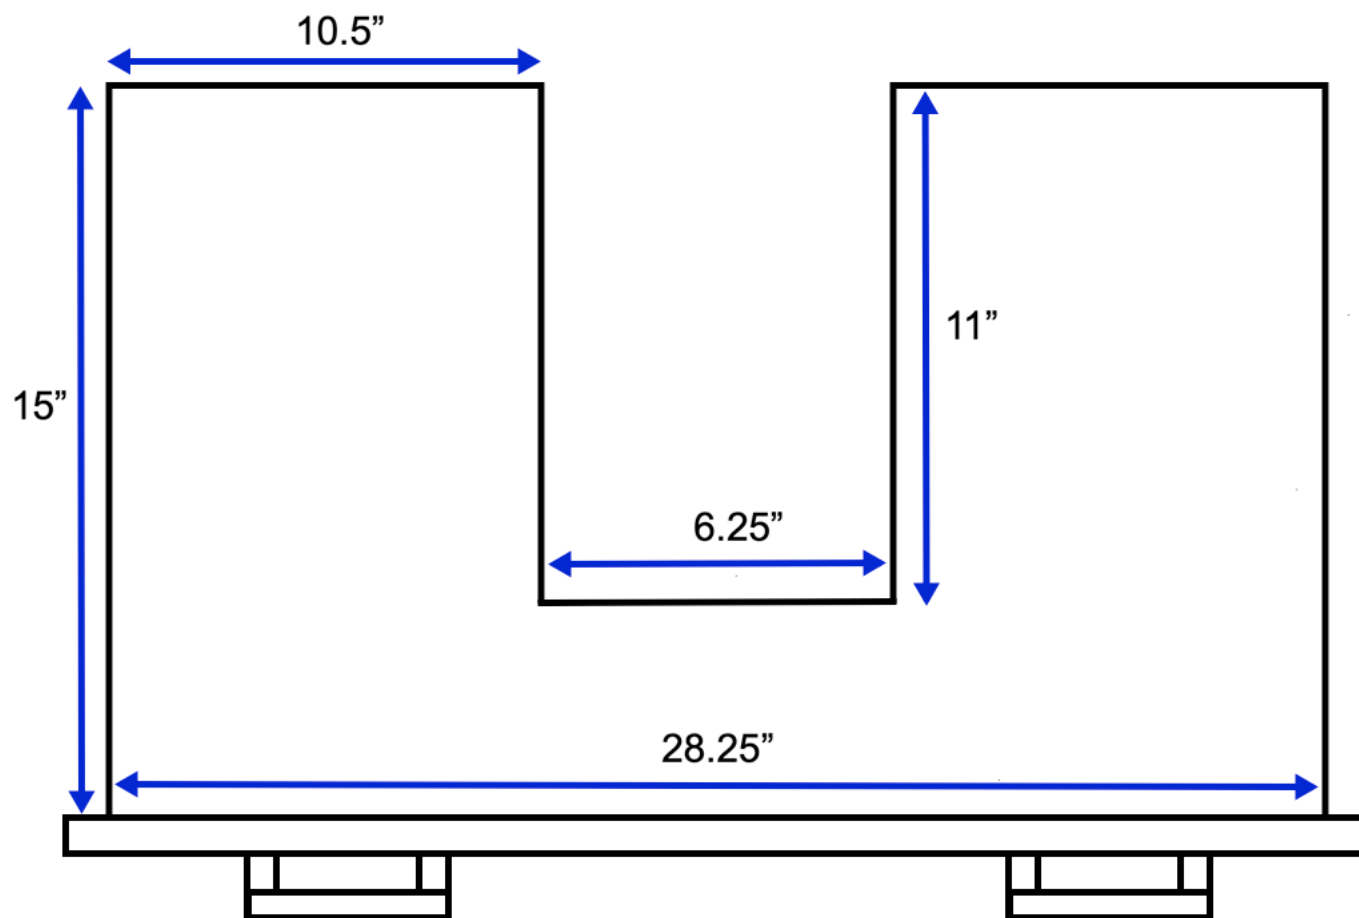

Charlotte 36-inch Bath Vanity Drawer Under Sink - Bird's Eye View

All measurements are approximate and rounded to the nearest quarter inch.
Please allow for a slight margin of error.