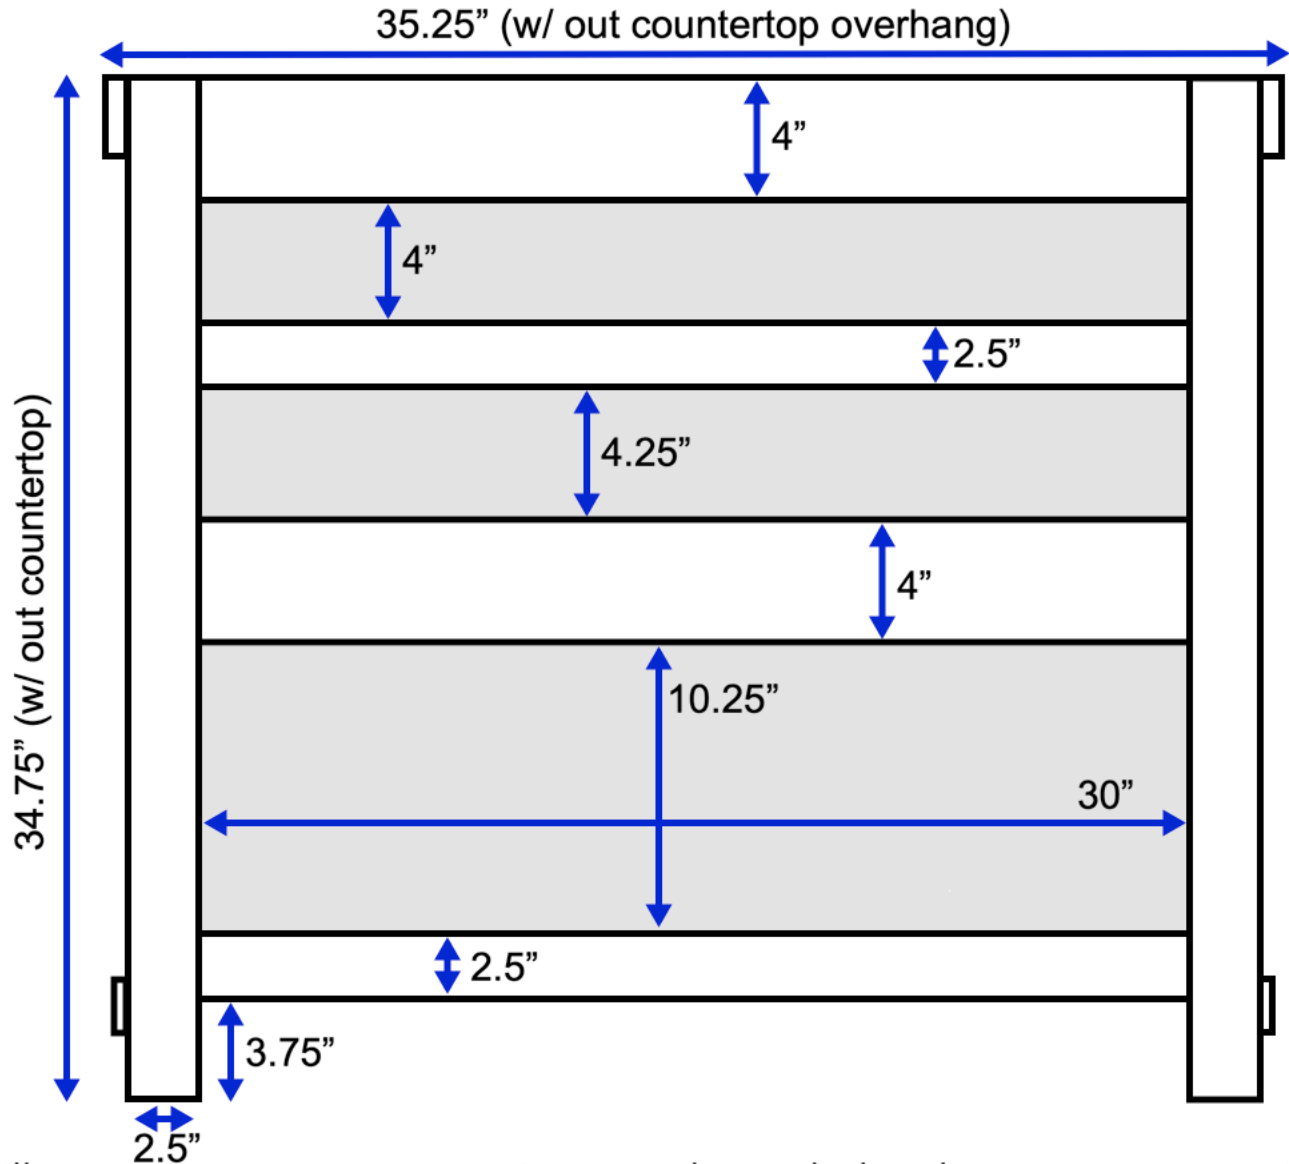

# Charlotte 36-inch Bath Vanity (Back View)

All measurements are approximate and rounded to the nearest quarter inch.  
Please allow for a slight margin of error.