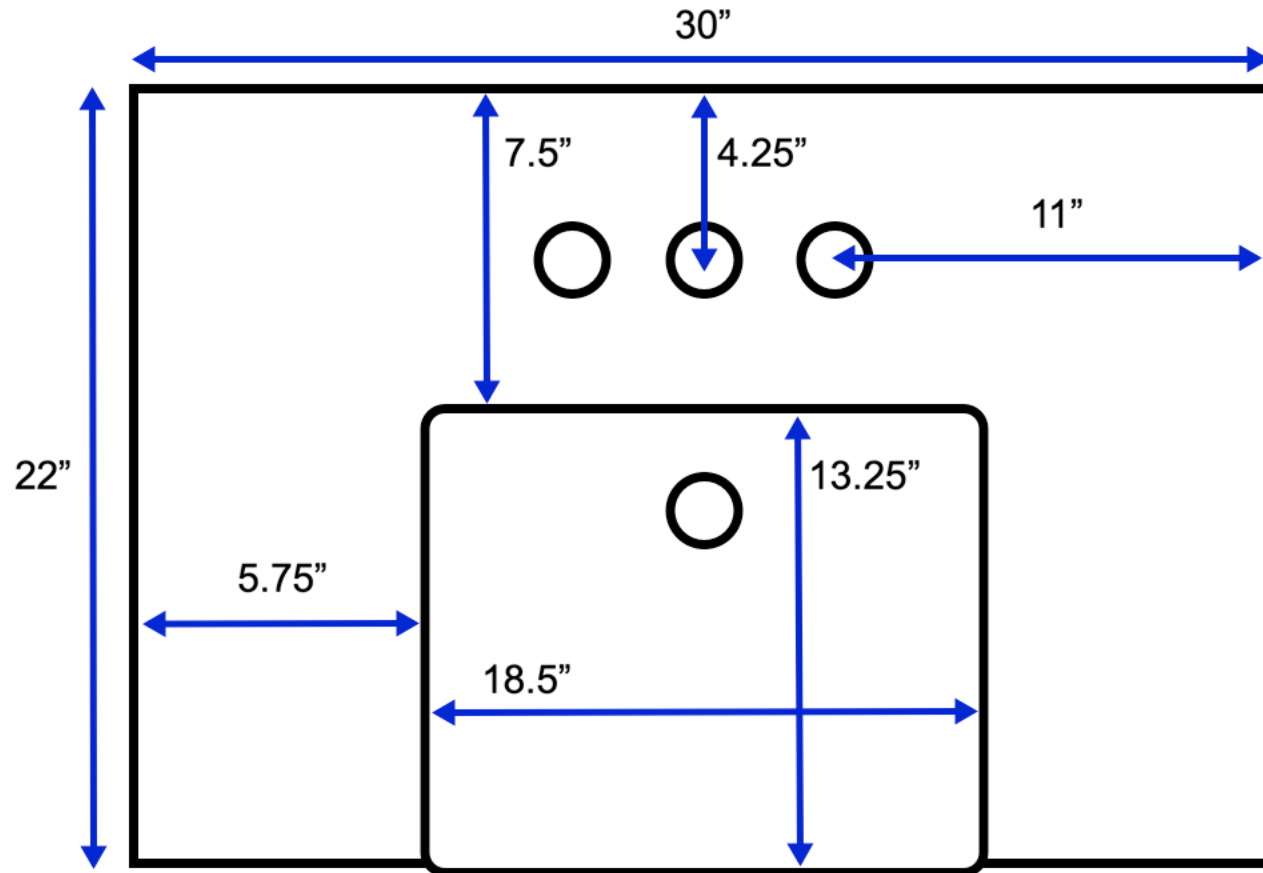

Charlotte 30-inch Vanity (Top View)

All measurements are approximate and rounded to the nearest quarter inch.
Please allow for a slight margin of error.