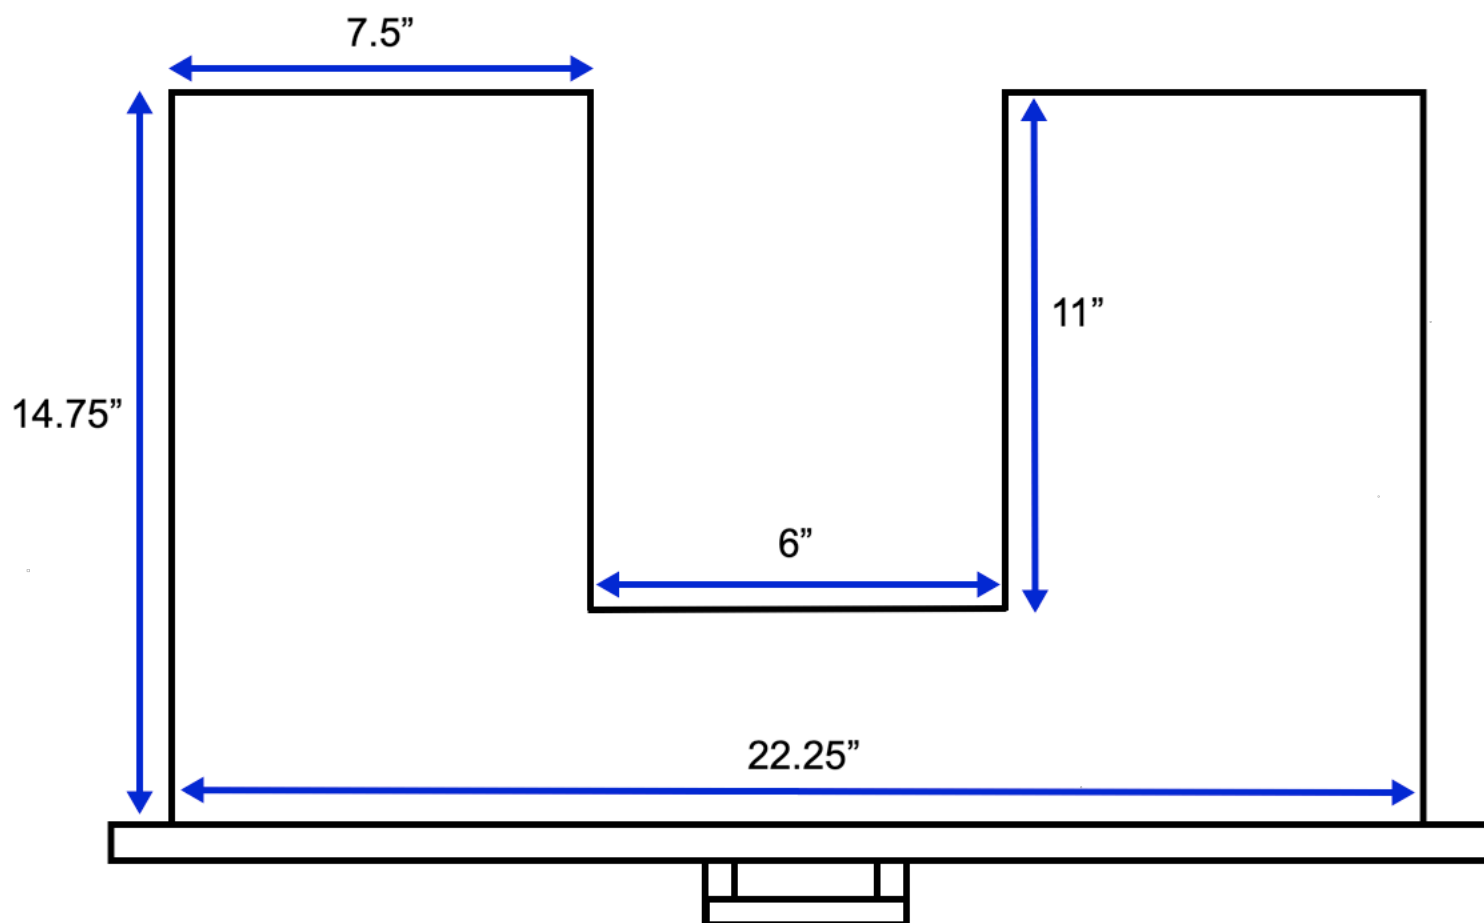

Charlotte 30-inch Bath Vanity Drawer Under Sink - Bird's Eye View

All measurements are approximate and rounded to the nearest quarter inch.
Please allow for a slight margin of error.