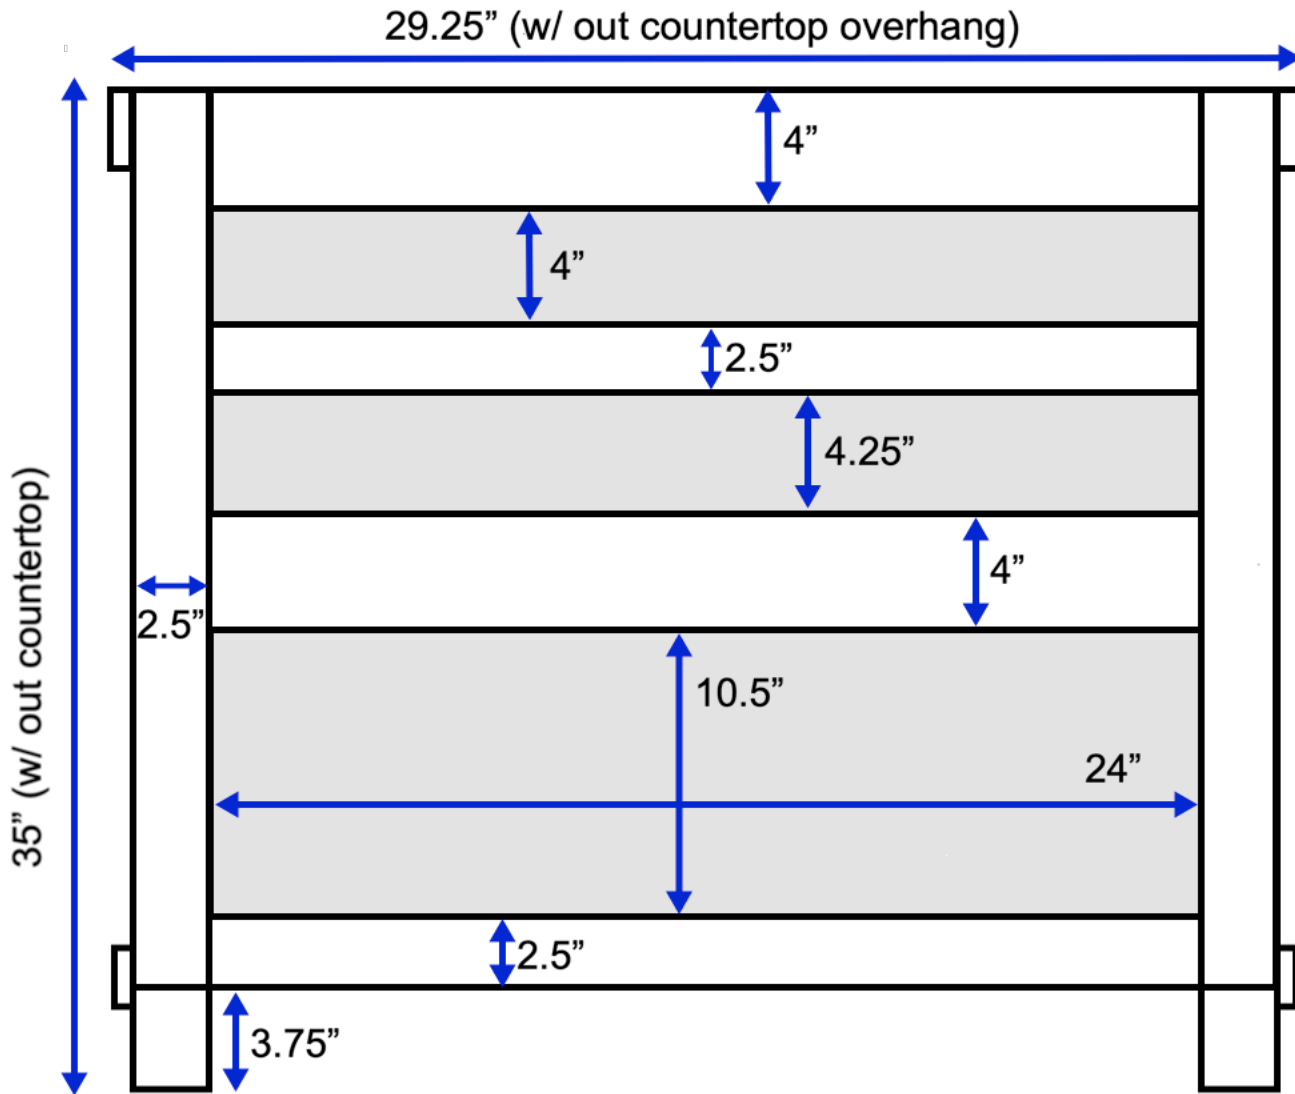

# Charlotte 30-inch Vanity (Back View)

All measurements are approximate and rounded to the nearest quarter inch.  
Please allow for a slight margin of error.