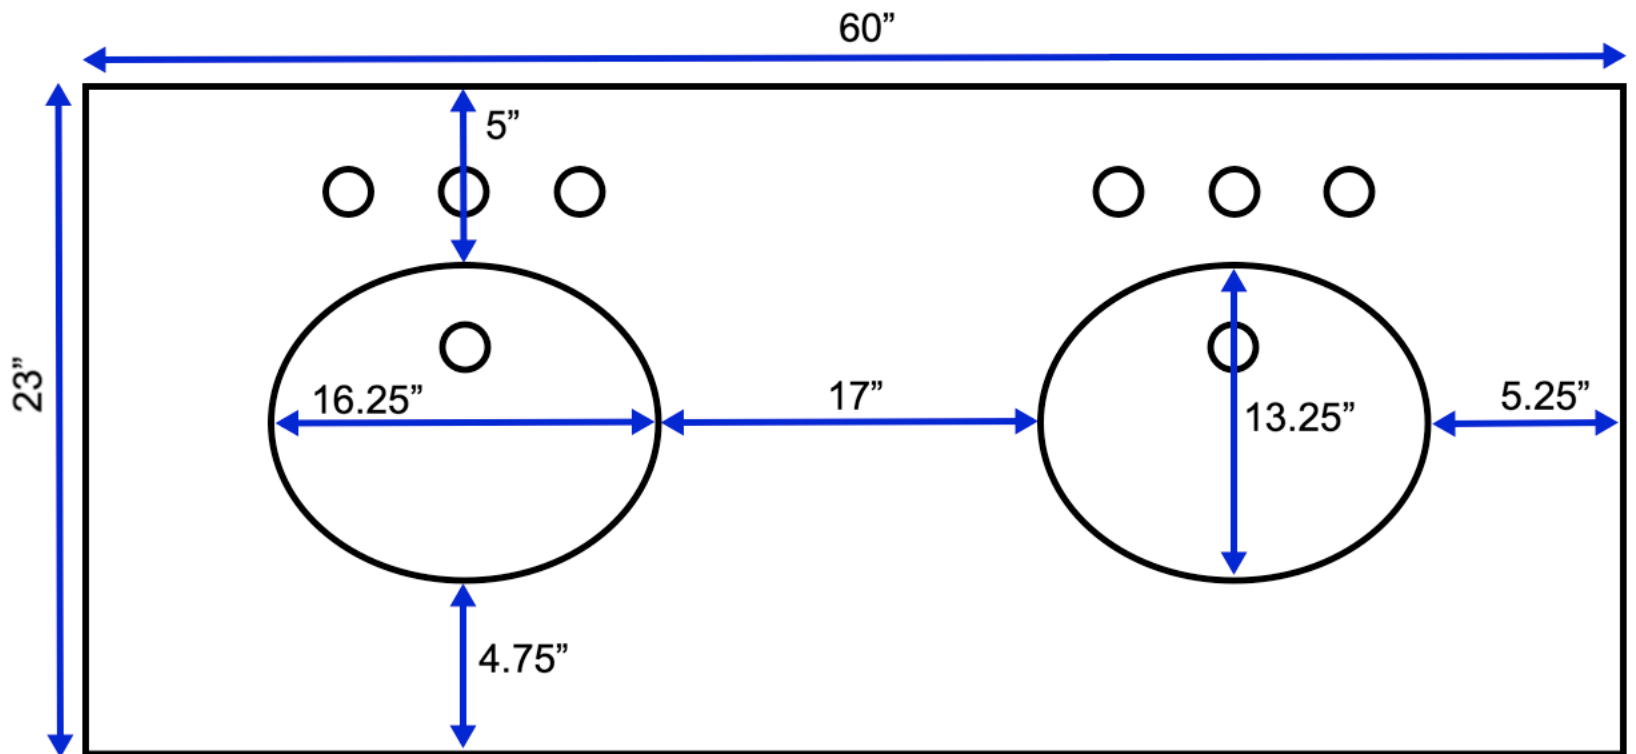

Olivia 60-inch Double Vanity (Top View)

All measurements are approximate and rounded to the nearest quarter inch.
Please allow for a slight margin of error.