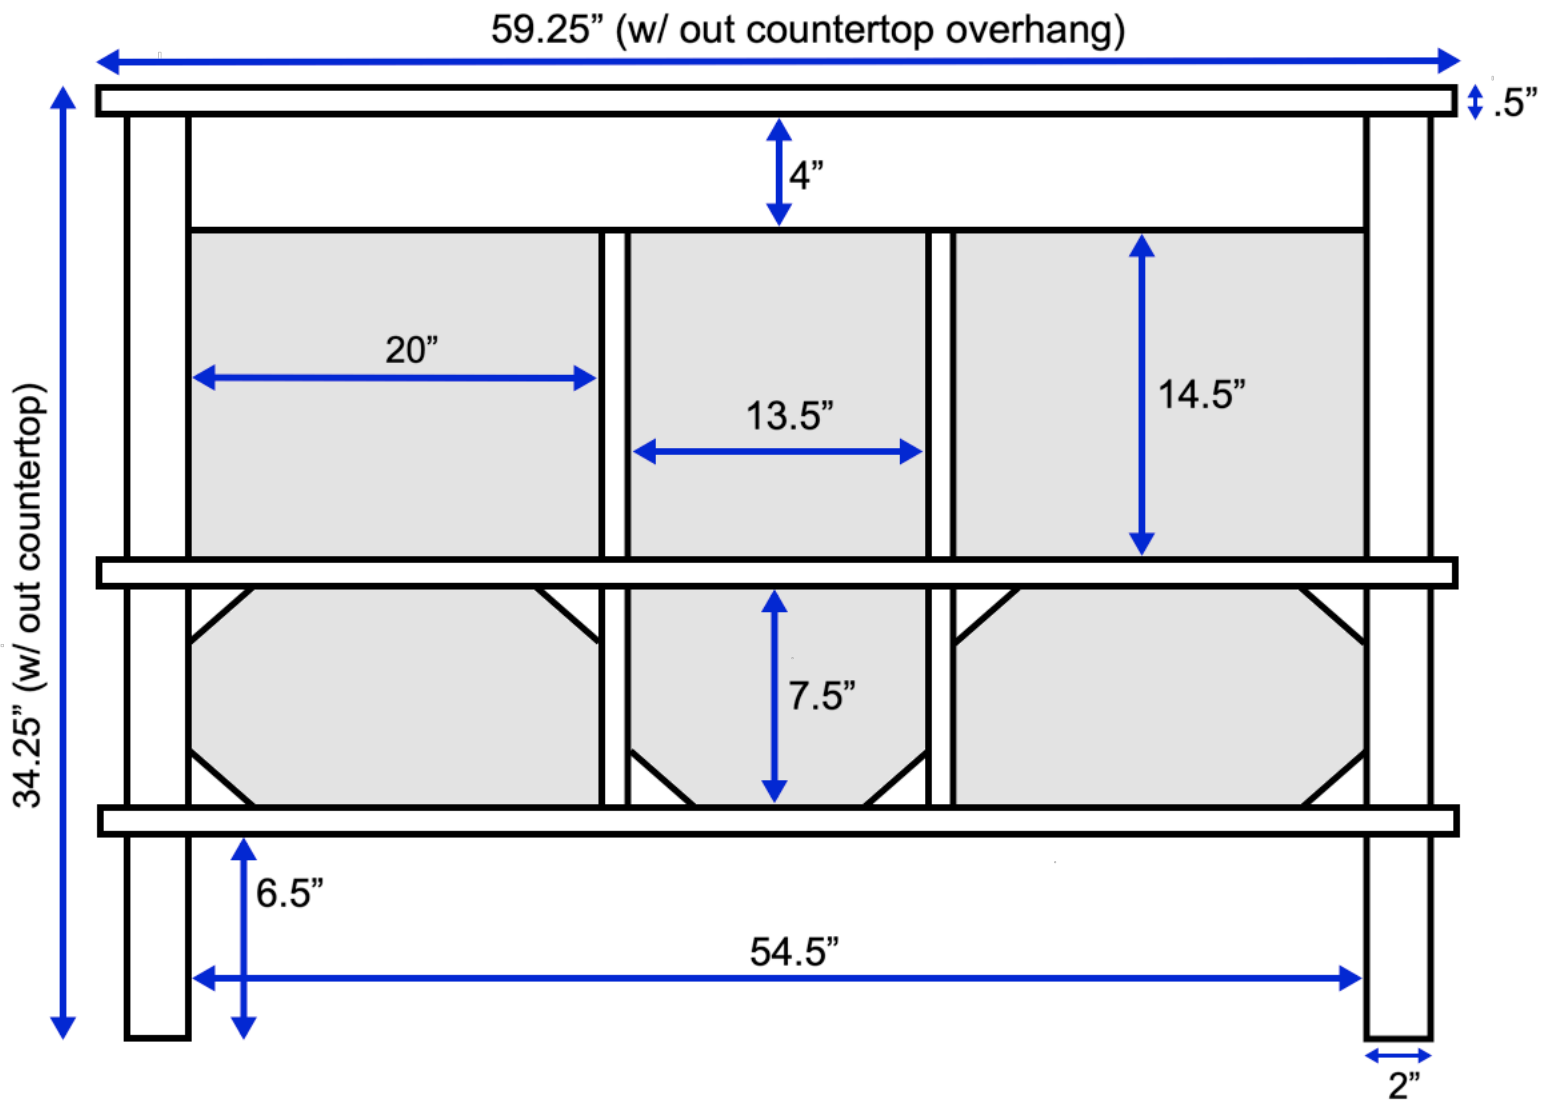

Olivia 60-inch Double Vanity (Back View)

All measurements are approximate and rounded to the nearest quarter inch.
Please allow for a slight margin of error.