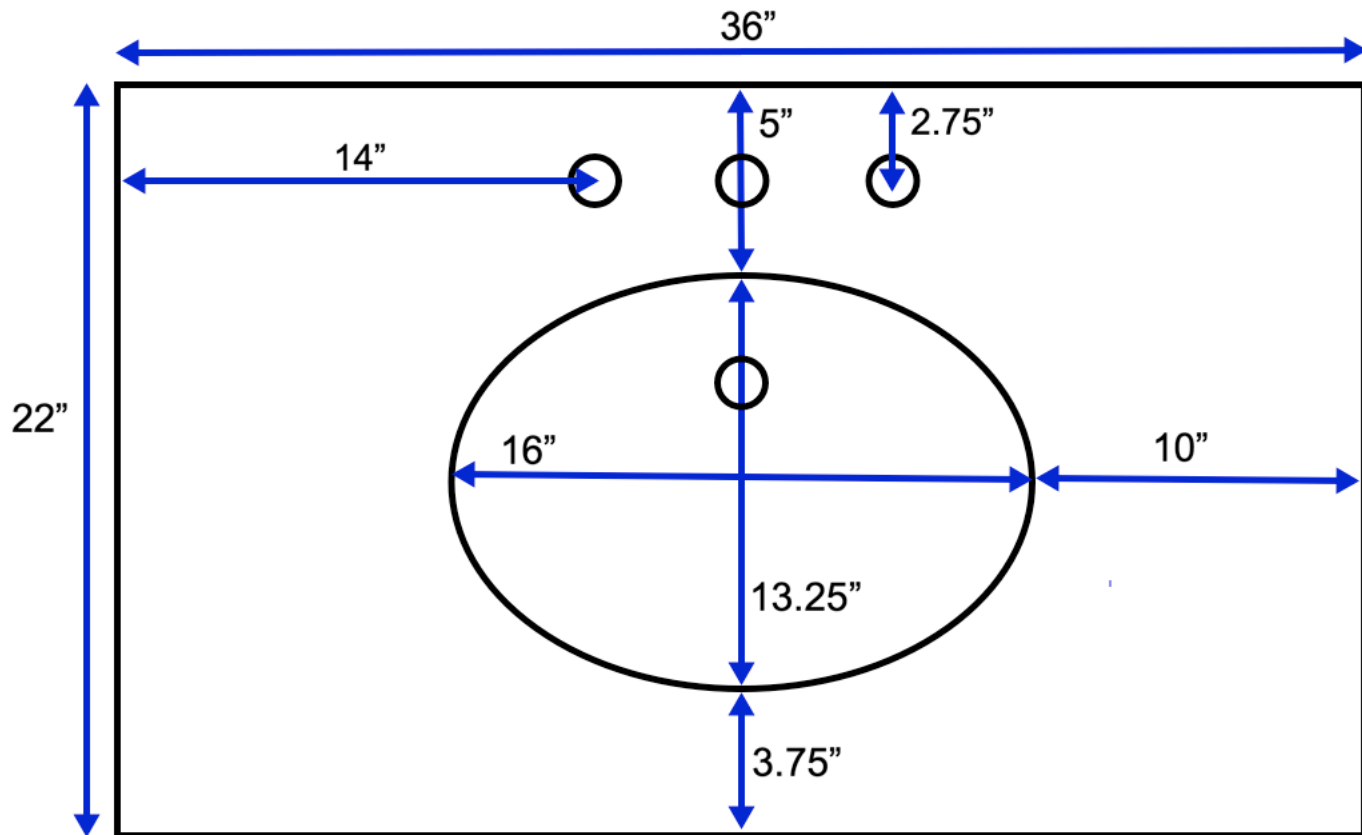

Olivia 36-inch Bath Vanity (Top View)

All measurements are approximate and rounded to the nearest quarter inch.
Please allow for a slight margin of error.