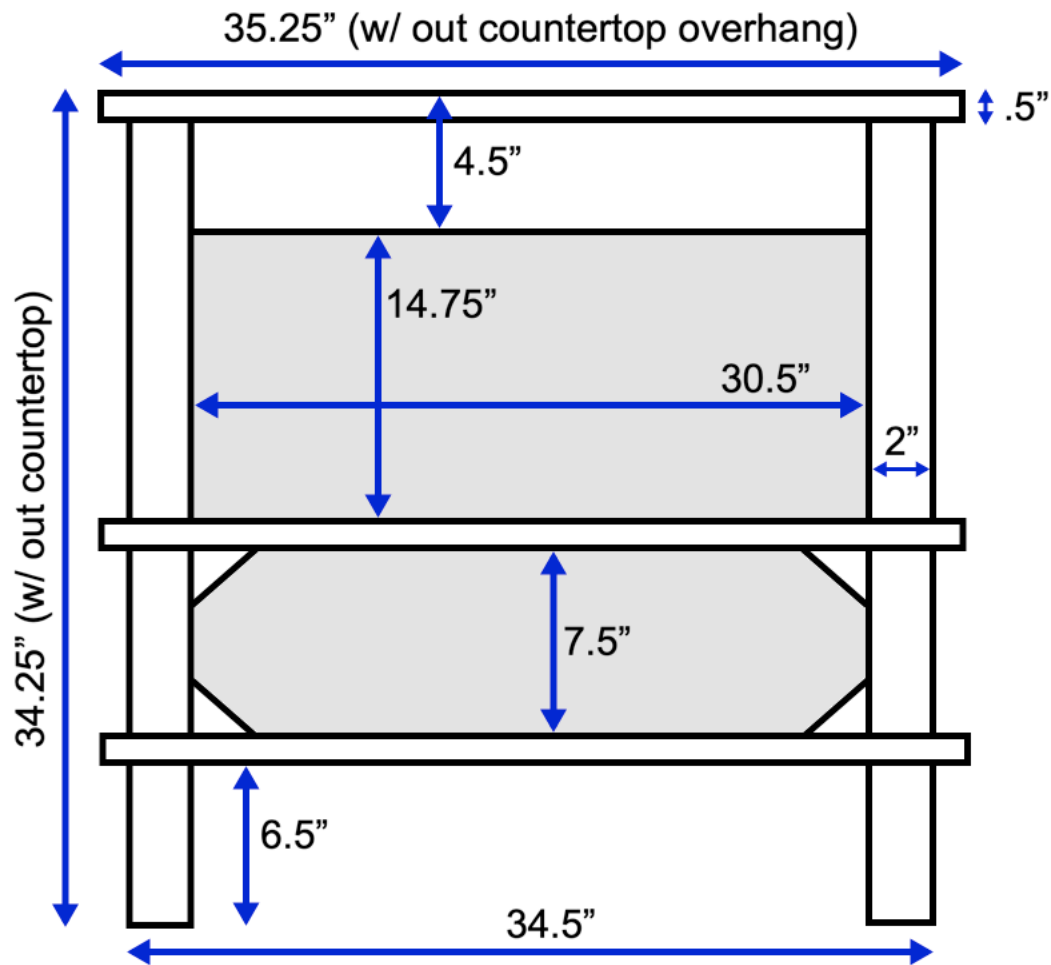

Olivia 36-inch Bath Vanity (Back View)

All measurements are approximate and rounded to the nearest quarter inch.
Please allow for a slight margin of error.