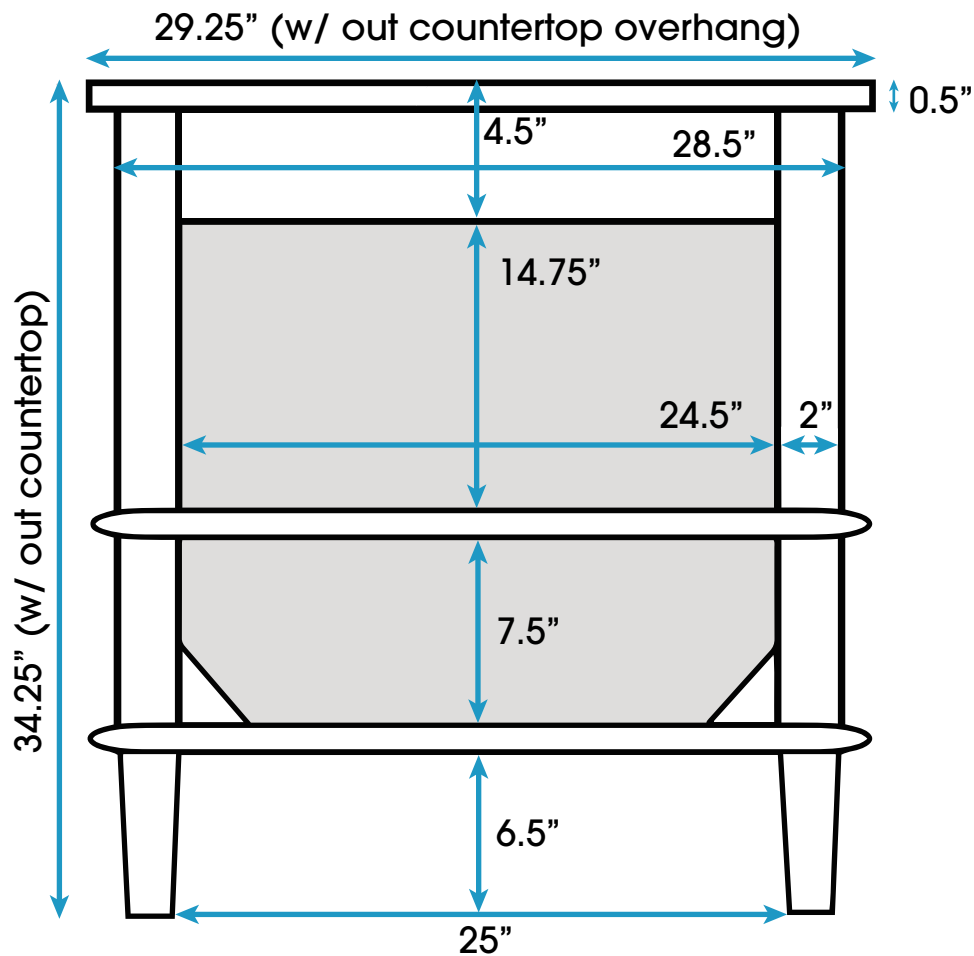

Olivia 30-inch Bath Vanity **(Top View)**

**All measurements are approximate and rounded to the nearest quarter inch
Please allow for a slight margin of error**