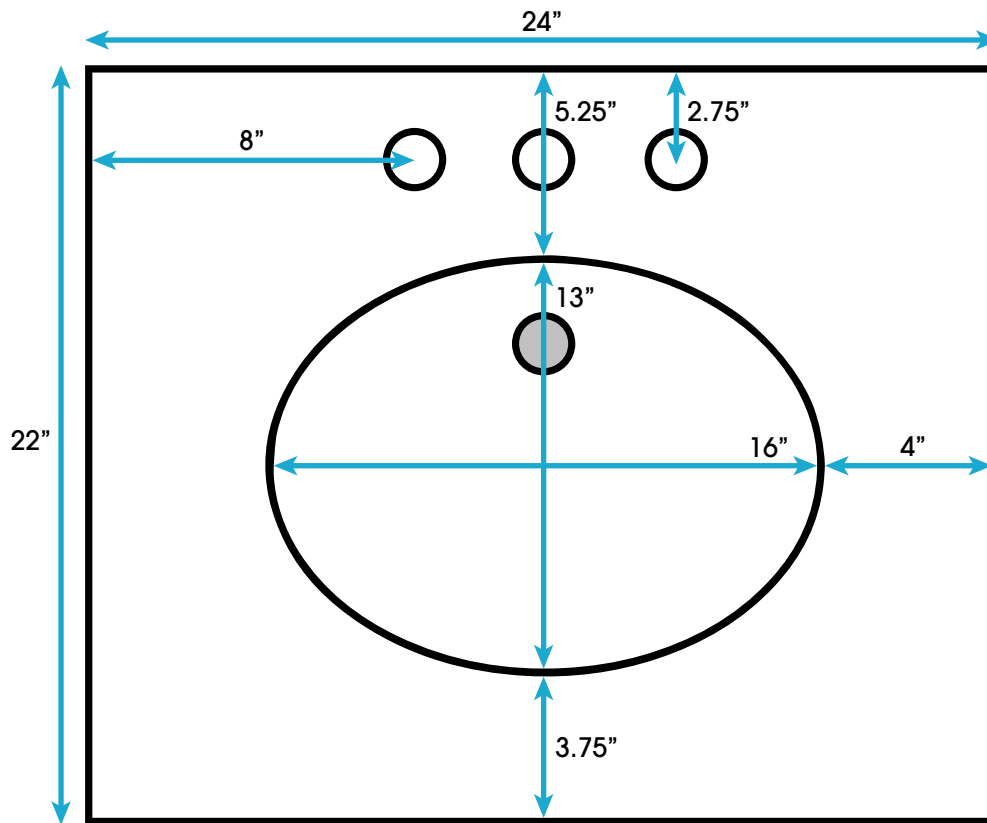

Olivia 24-inch Bath Vanity (Top View)

**All measurements are approximate and rounded to the nearest quarter inch
Please allow for a slight margin of error**