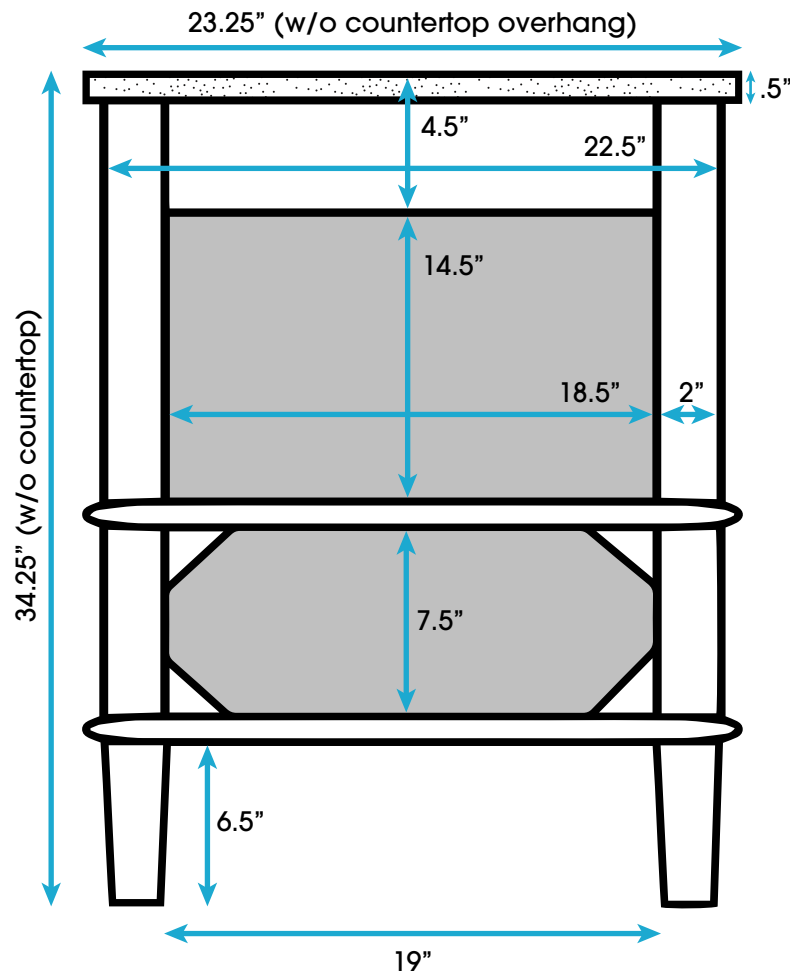

Olivia 24-inch Bath Vanity (Back View)

**All measurements are approximate and rounded to the nearest quarter inch
Please allow for a slight margin of error**