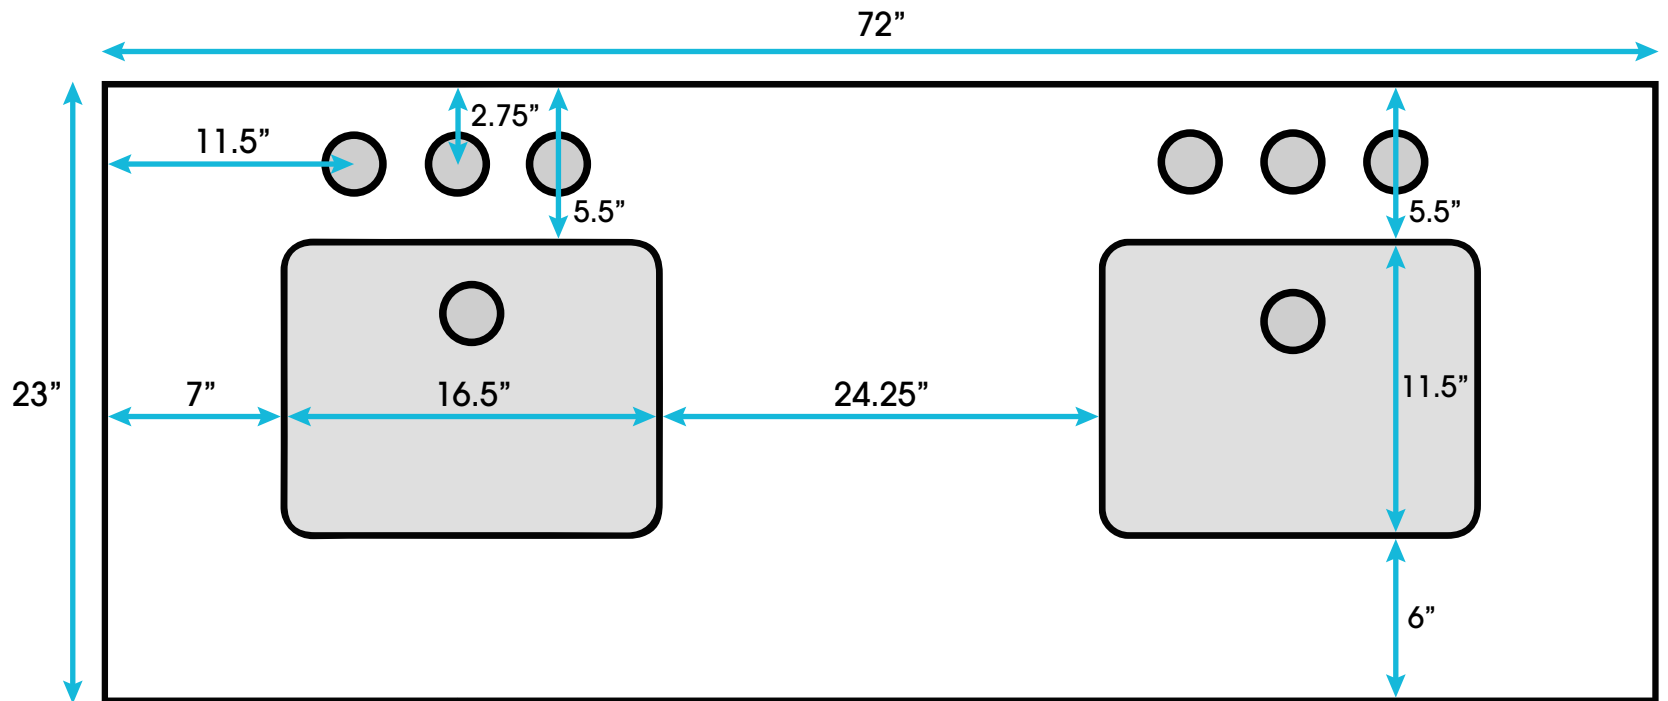

Palisade 72-inch Double Bath Vanity (Top View)

**All measurements are approximate and rounded to the nearest quarter inch
Please allow for a slight margin of error**