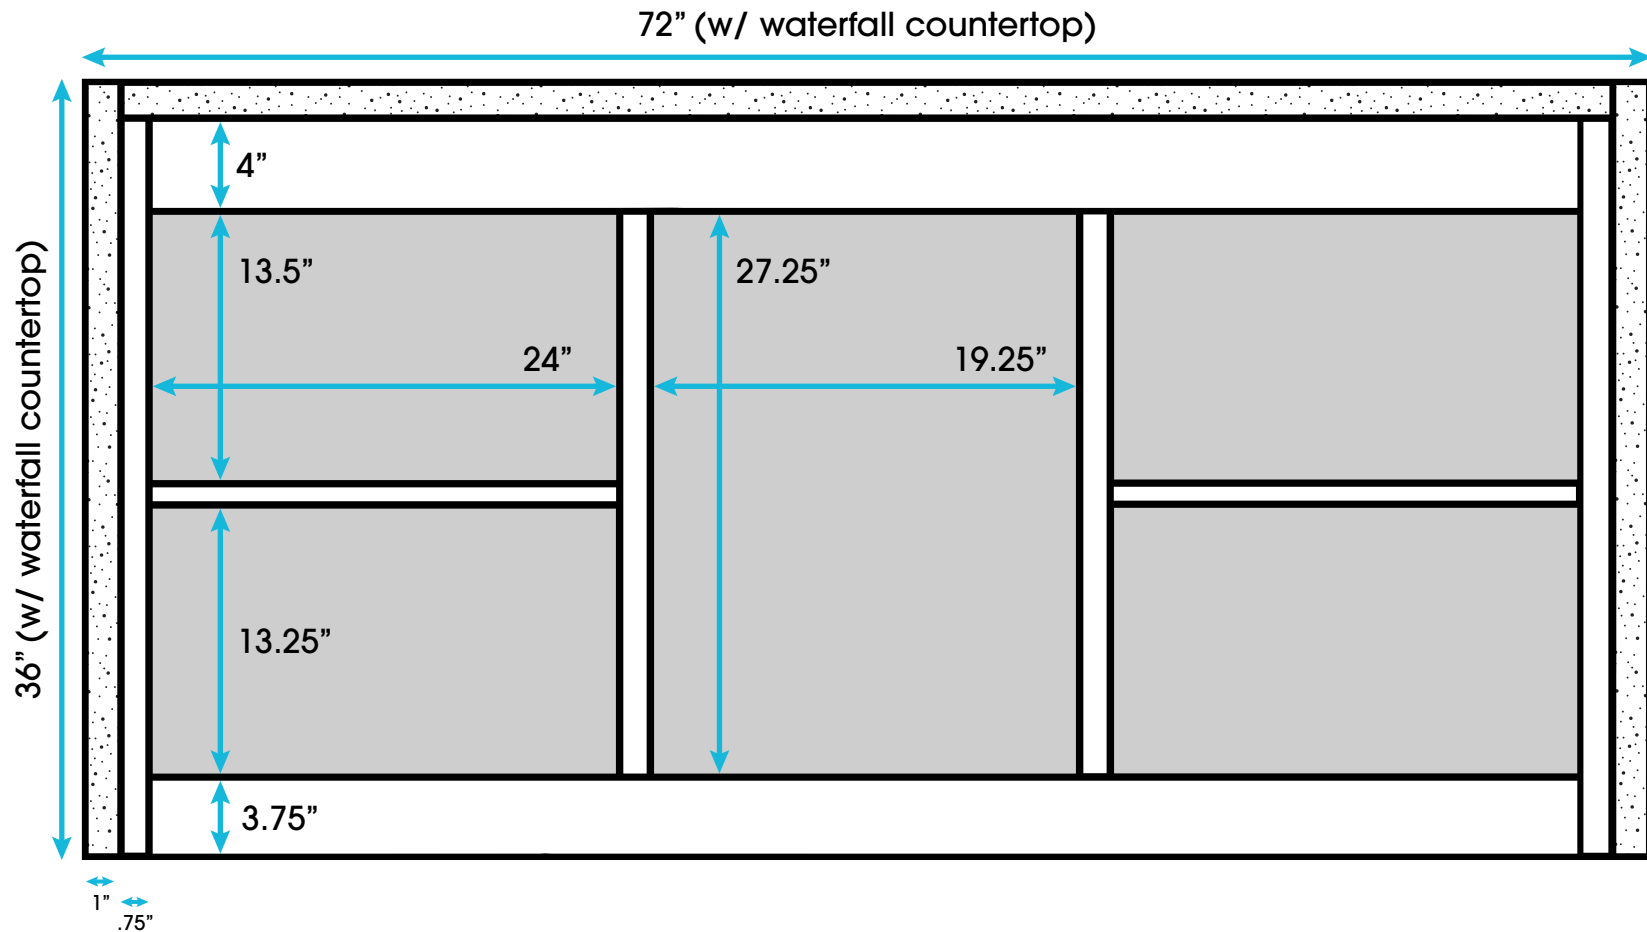

# Palisade 72-inch Double Bath Vanity (Back View)

**All measurements are approximate and rounded to the nearest quarter inch  
Please allow for a slight margin of error**