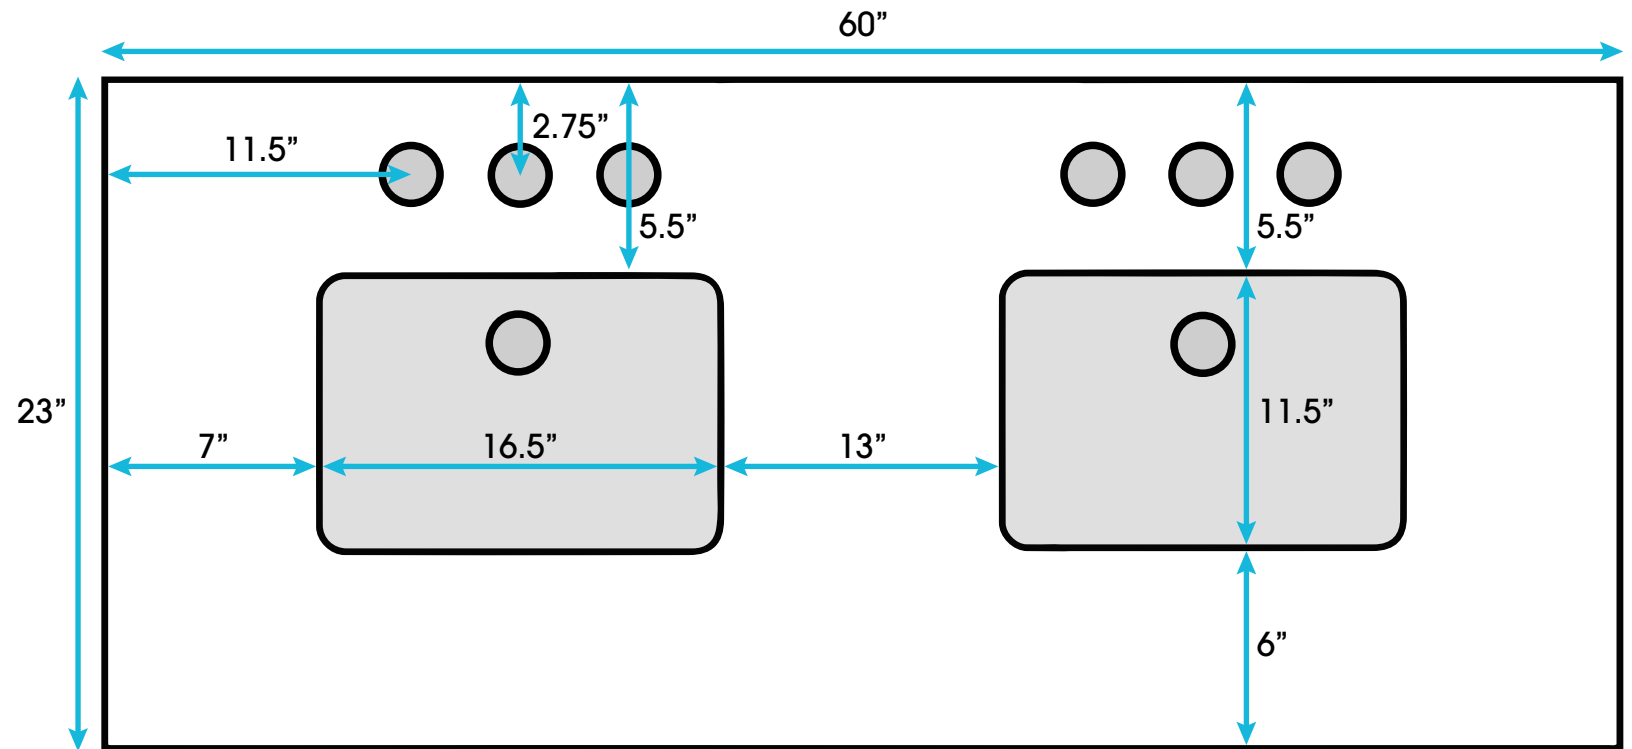

# Palisade 60-inch Double Bath Vanity (Top View)

**All measurements are approximate and rounded to the nearest quarter inch  
Please allow for a slight margin of error**