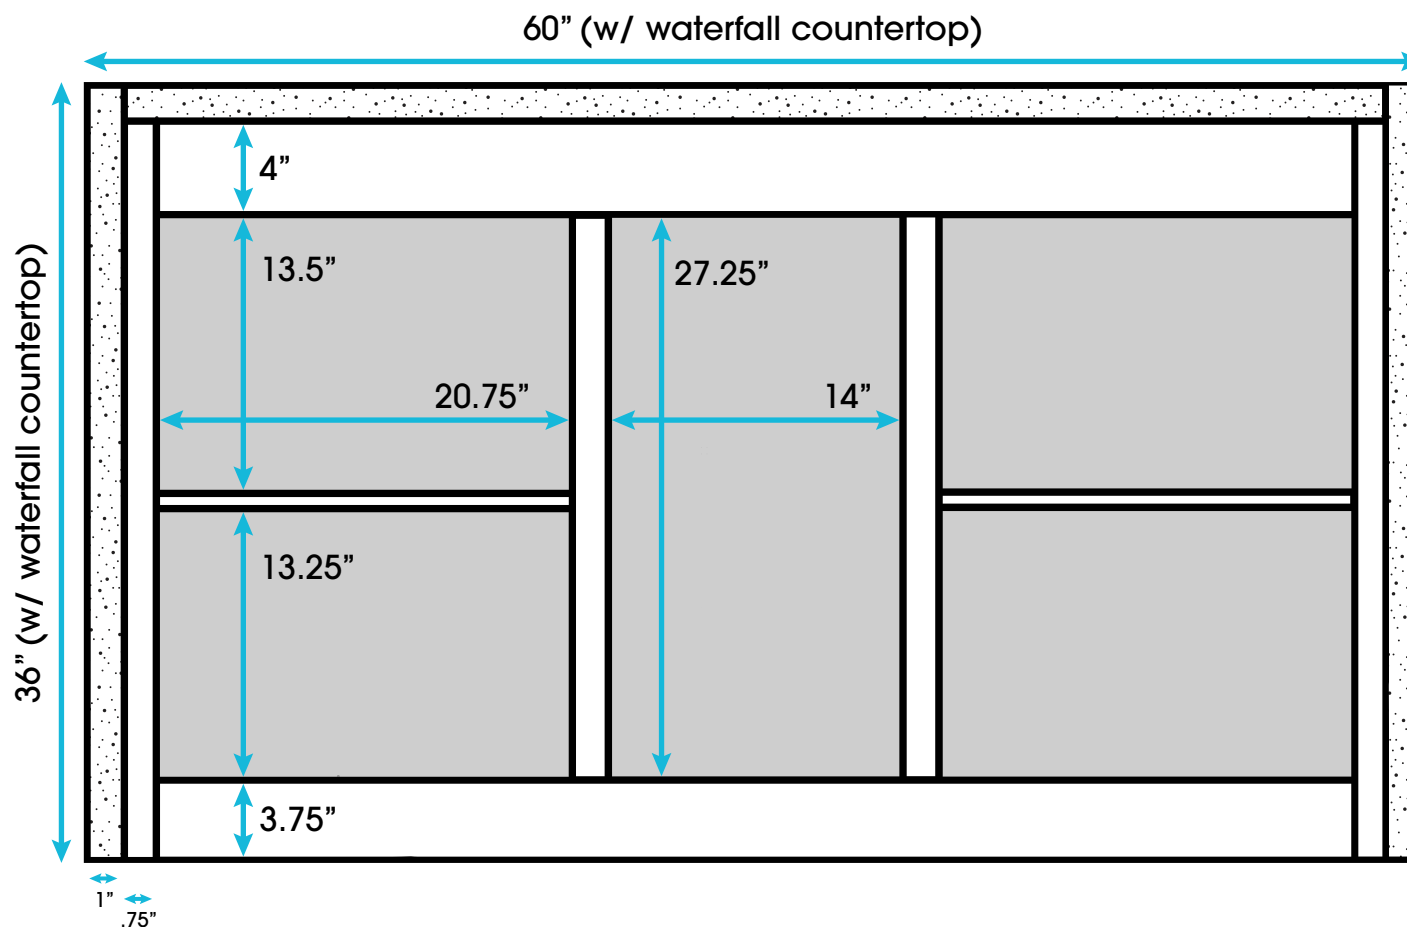

Palisade 60-inch Double Bath Vanity (Back View)

**All measurements are approximate and rounded to the nearest quarter inch
Please allow for a slight margin of error**