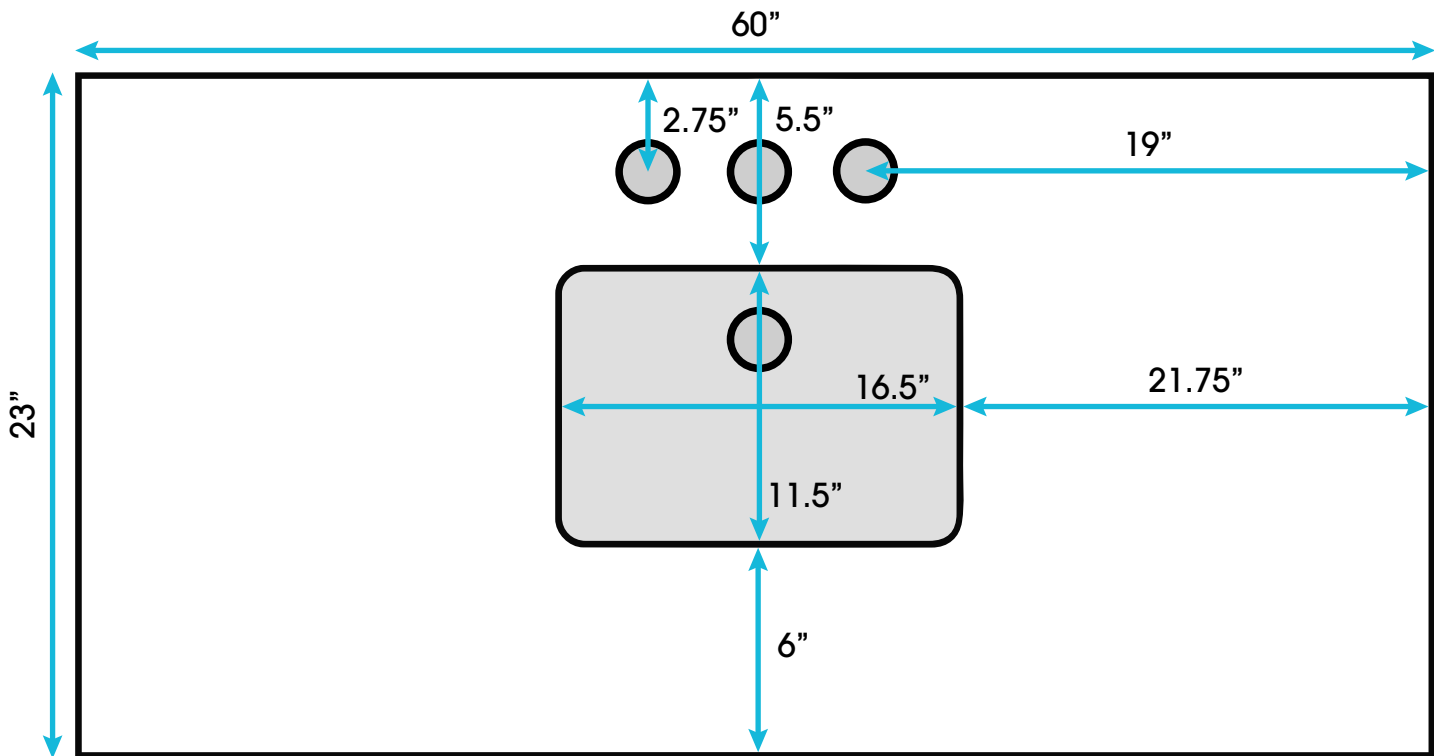

Palisade 60-inch Single Bath Vanity (Top View)

**All measurements are approximate and rounded to the nearest quarter inch
Please allow for a slight margin of error**