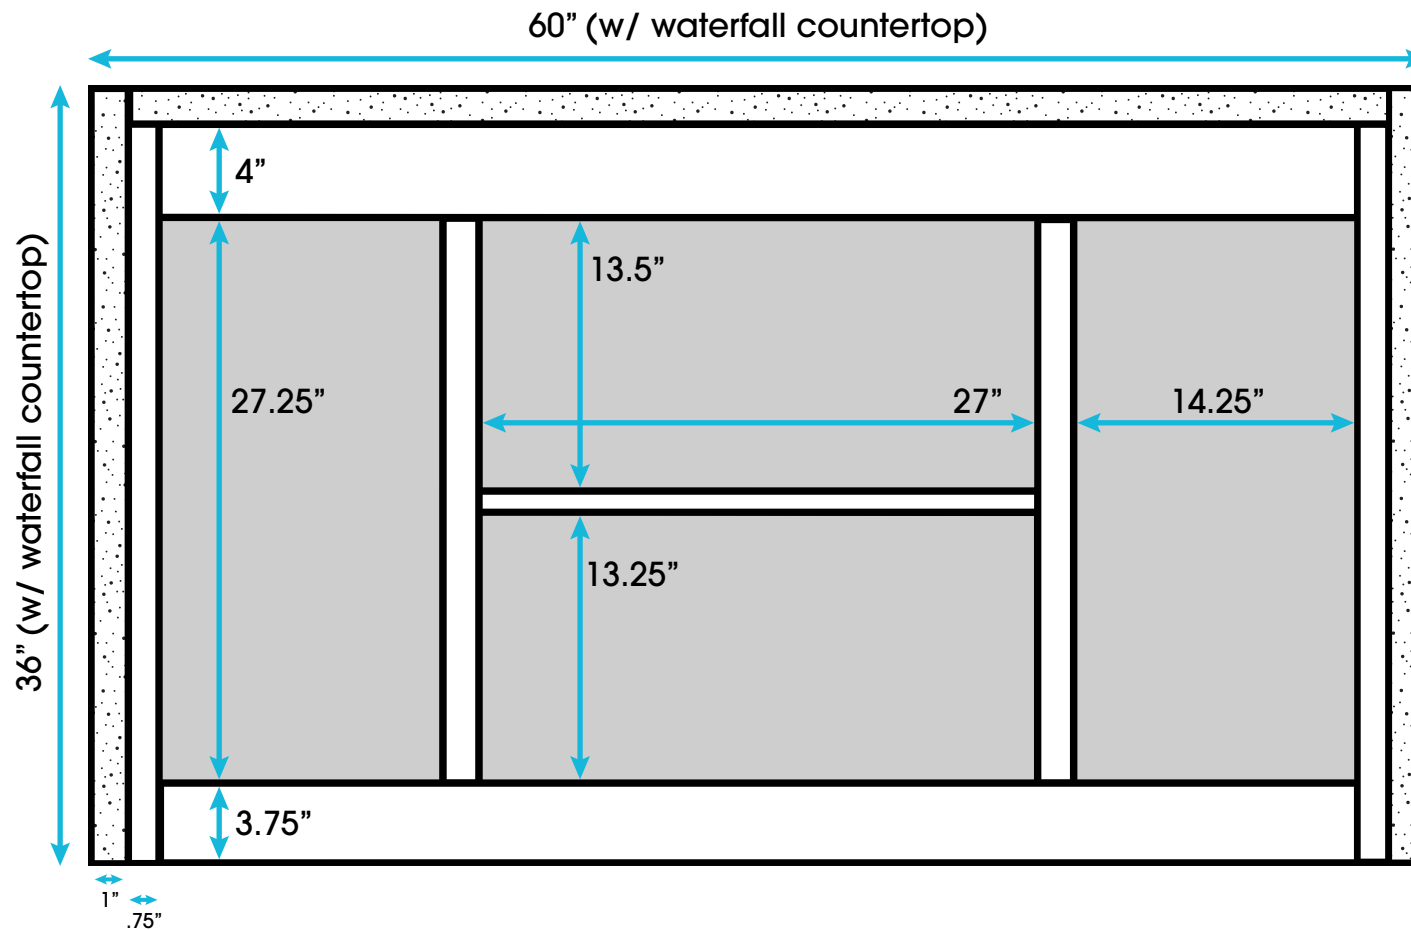

# Palisade 60-inch Single Bath Vanity (Back View)

**All measurements are approximate and rounded to the nearest quarter inch  
Please allow for a slight margin of error**