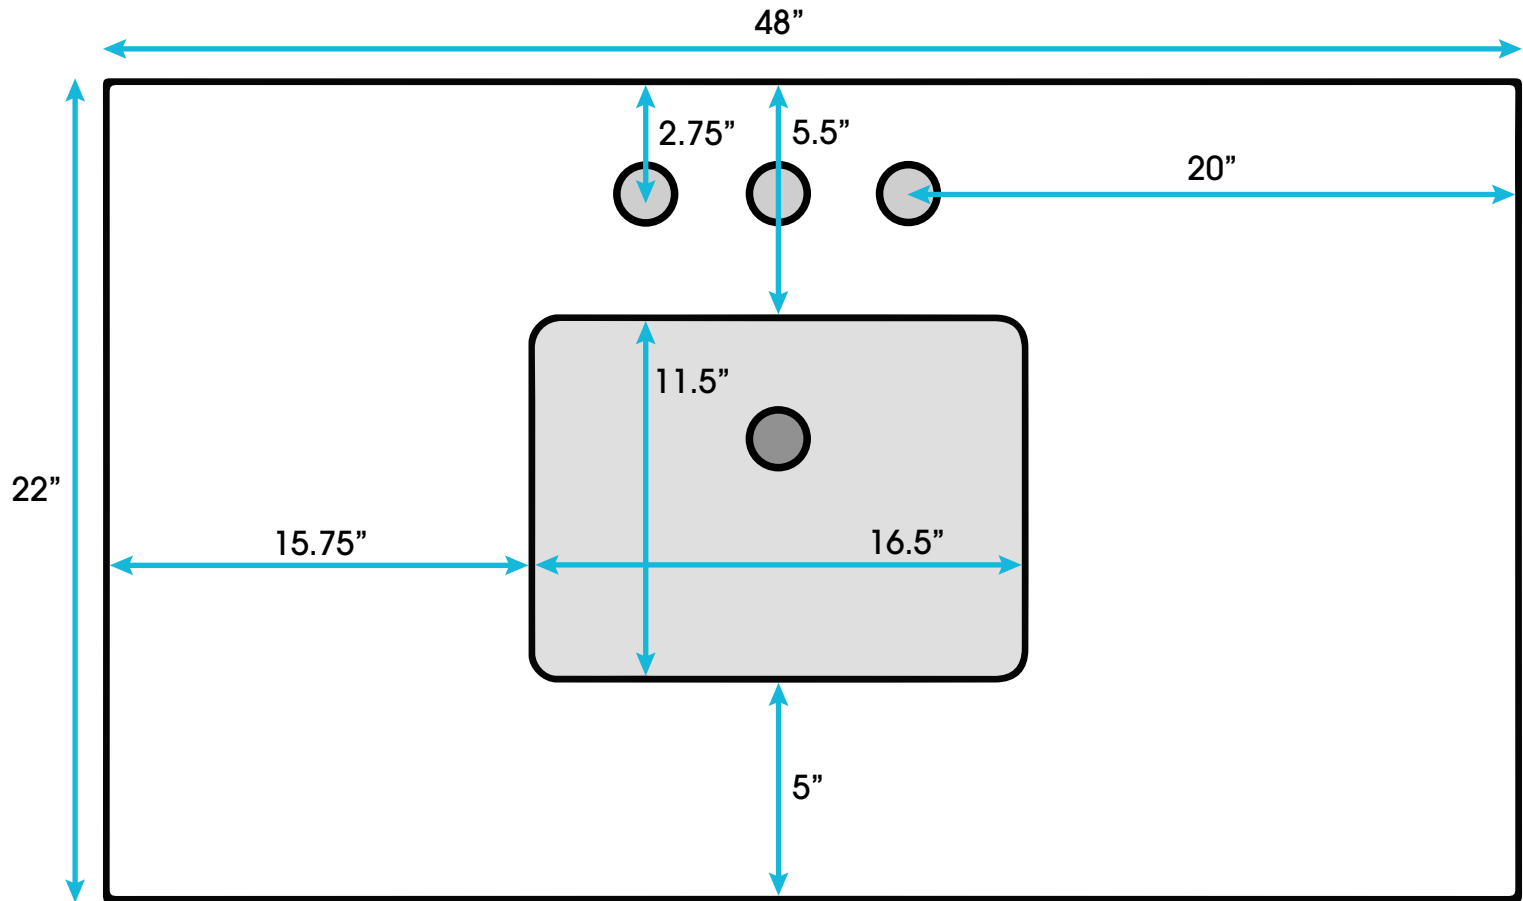

Palisade 48-inch Bath Vanity (Top View)

**All measurements are approximate and rounded to the nearest quarter inch
Please allow for a slight margin of error**