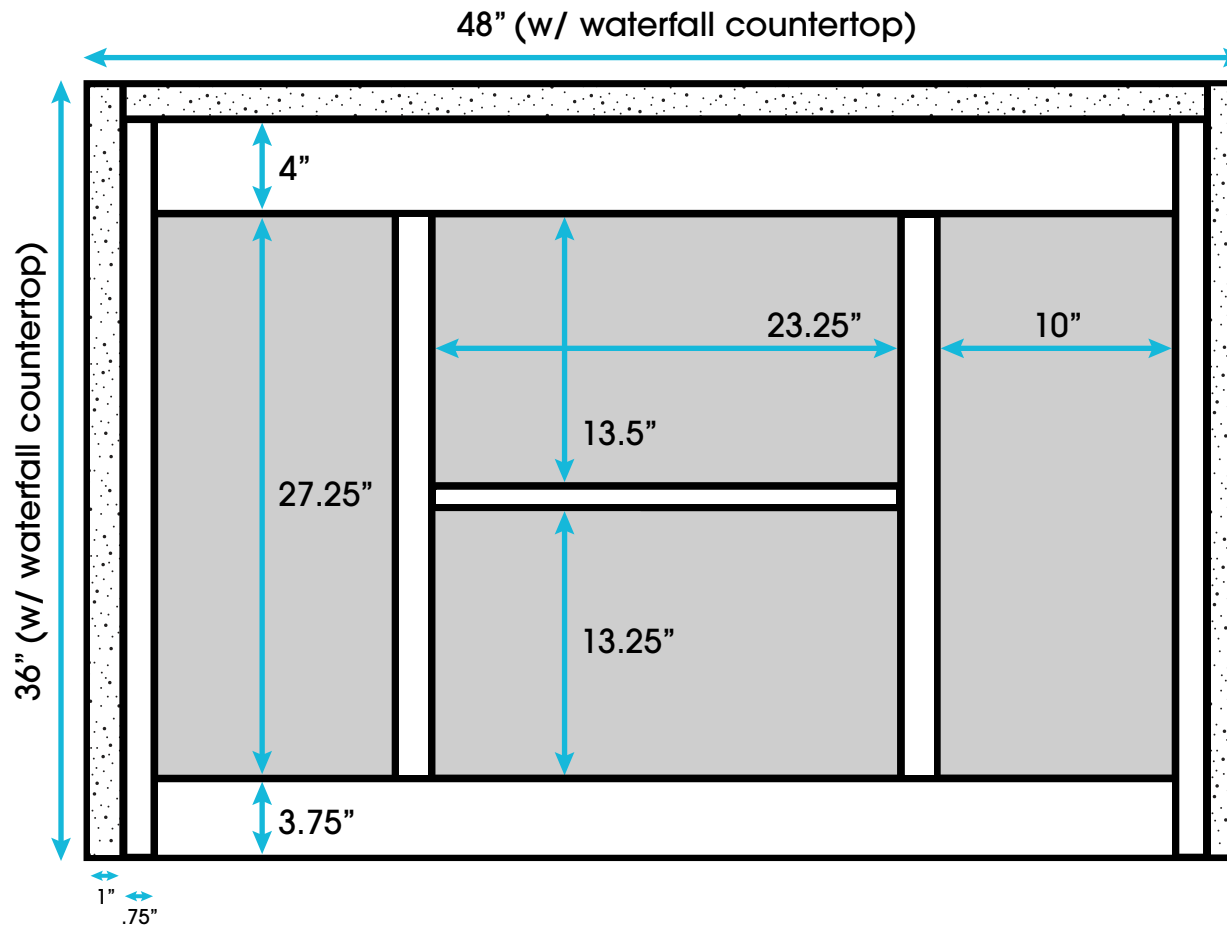

Palisade 48-inch Bath Vanity (Back View)

**All measurements are approximate and rounded to the nearest quarter inch
Please allow for a slight margin of error**