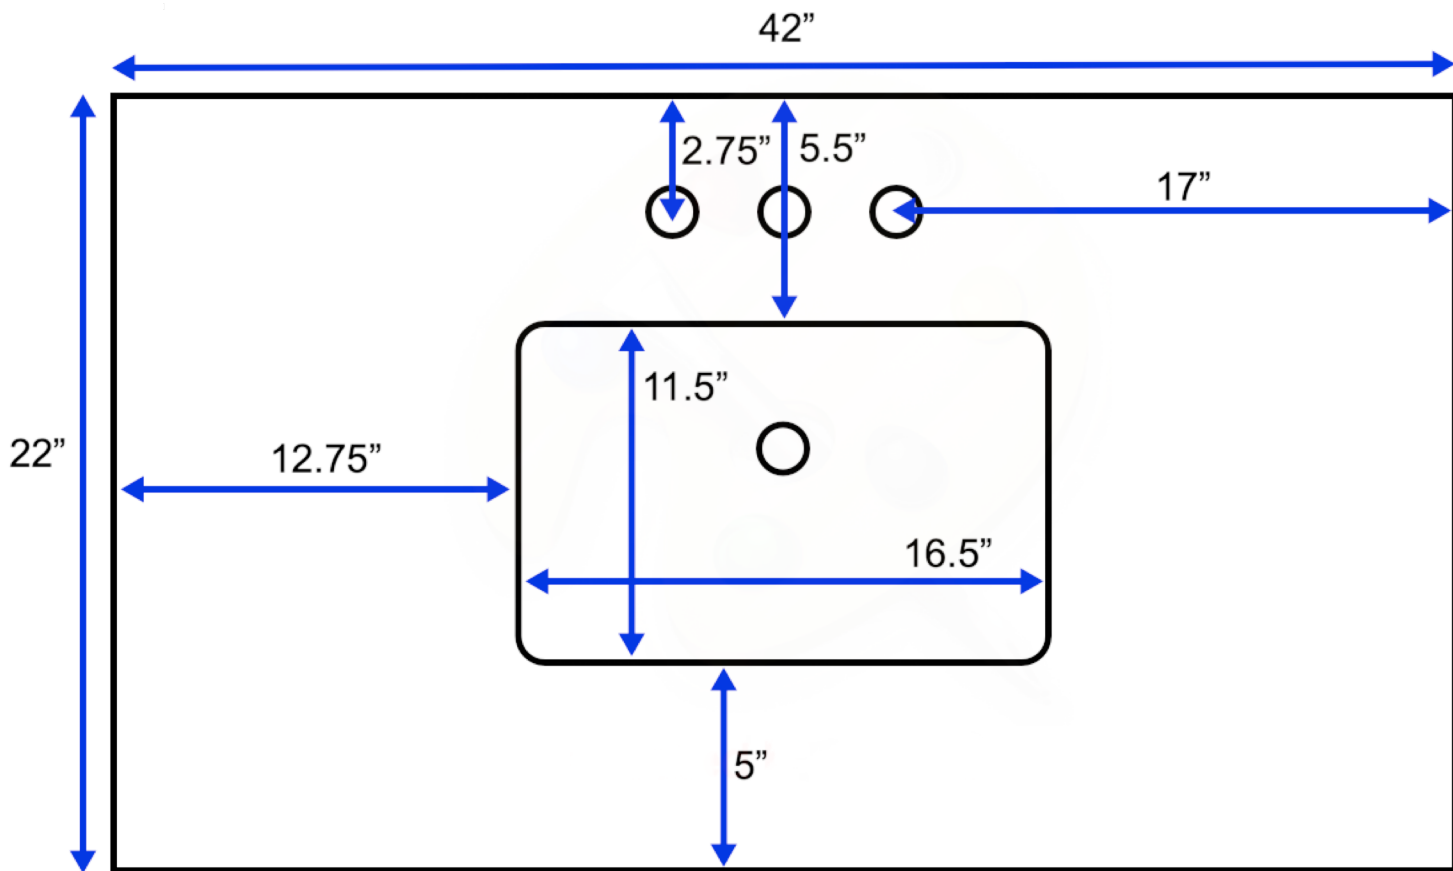

Palisade 42-inch Bath Vanity (Top View)

All measurements are approximate and rounded to the nearest quarter inch.
Please allow for a slight margin of error.