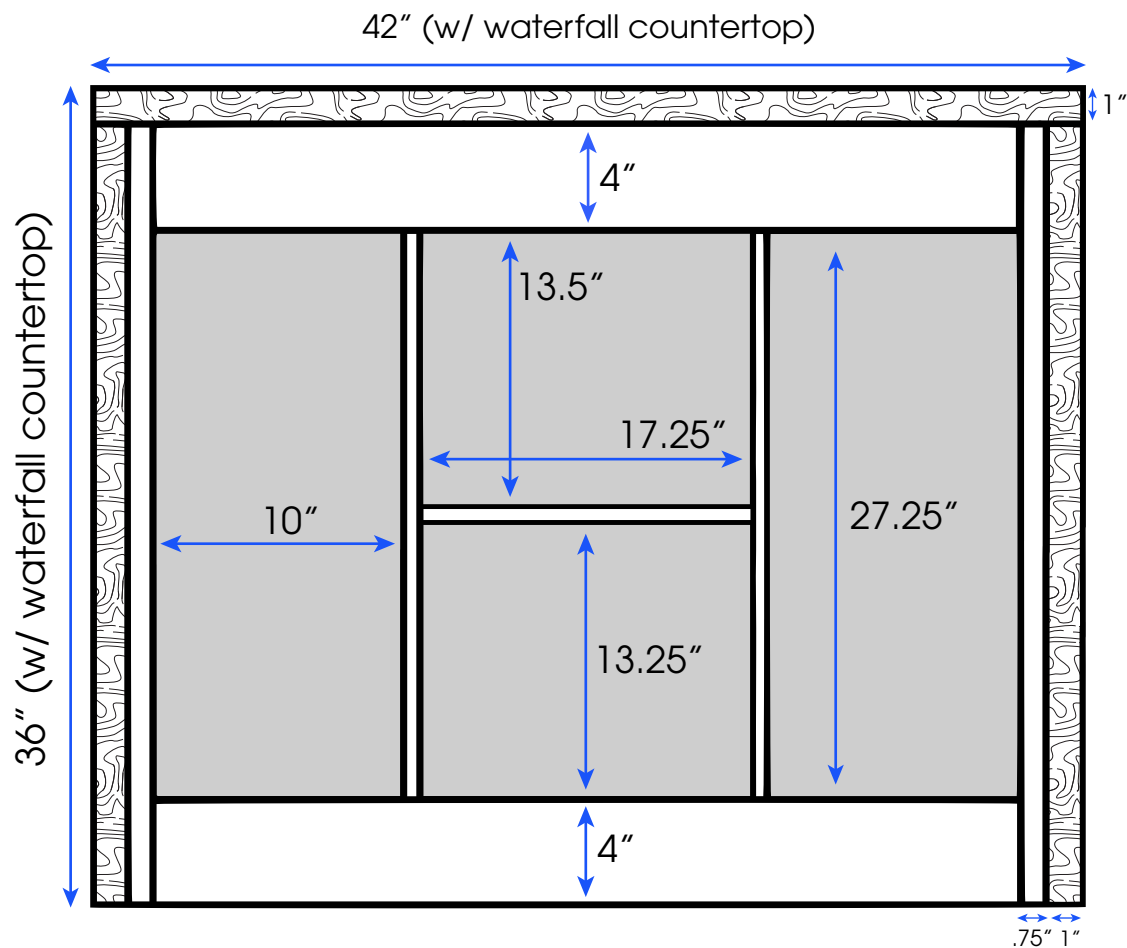

Palisade 42-inch Bath Vanity (Back View)

All measurements are approximate and rounded to the nearest quarter inch.
Please allow for a slight margin of error