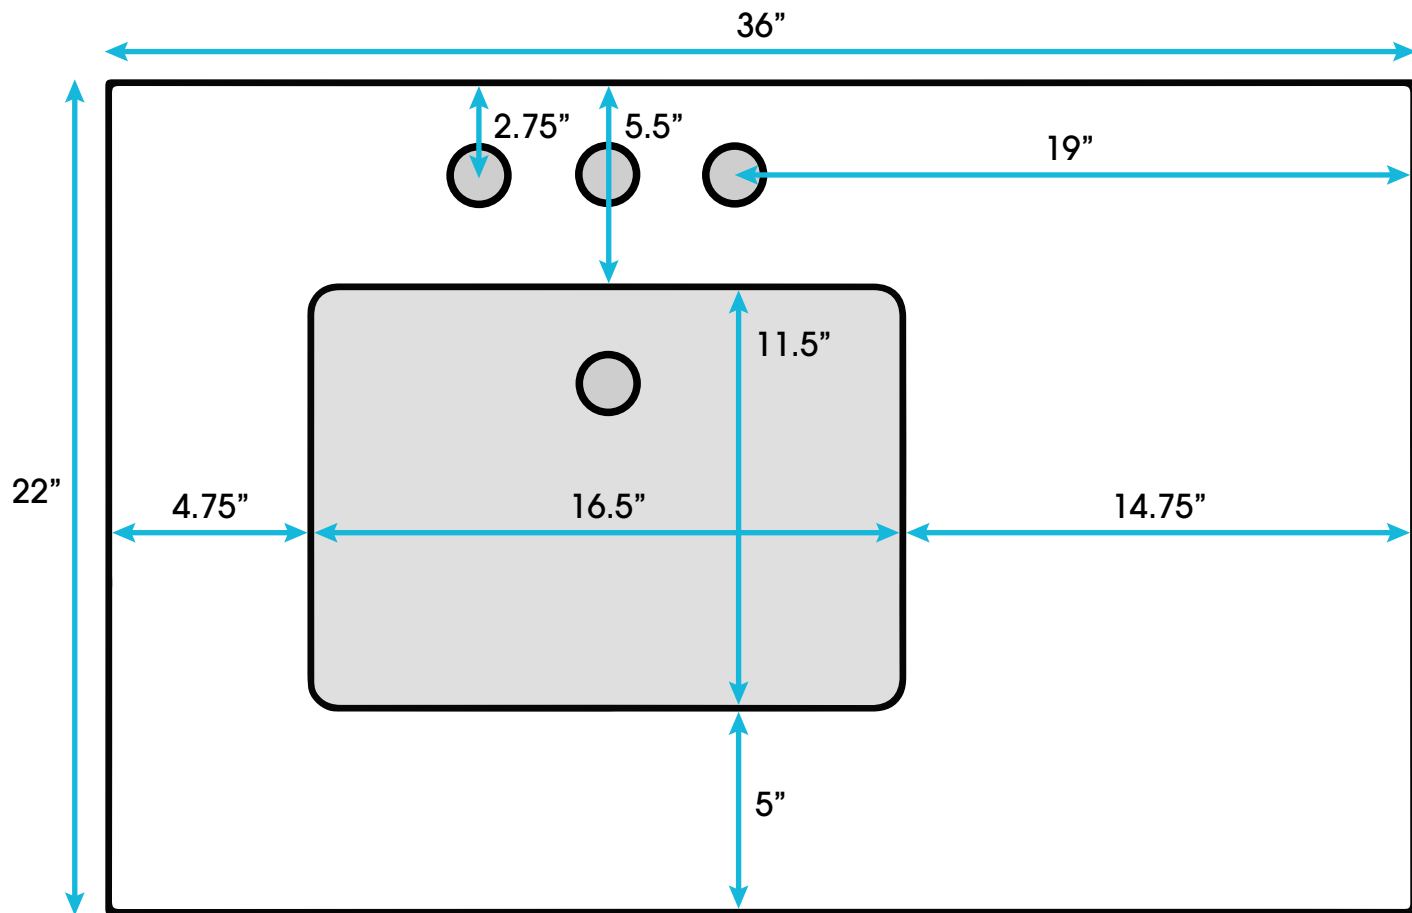

Palisade 36-inch Bath Vanity (Top View)

**All measurements are approximate and rounded to the nearest quarter inch
Please allow for a slight margin of error**