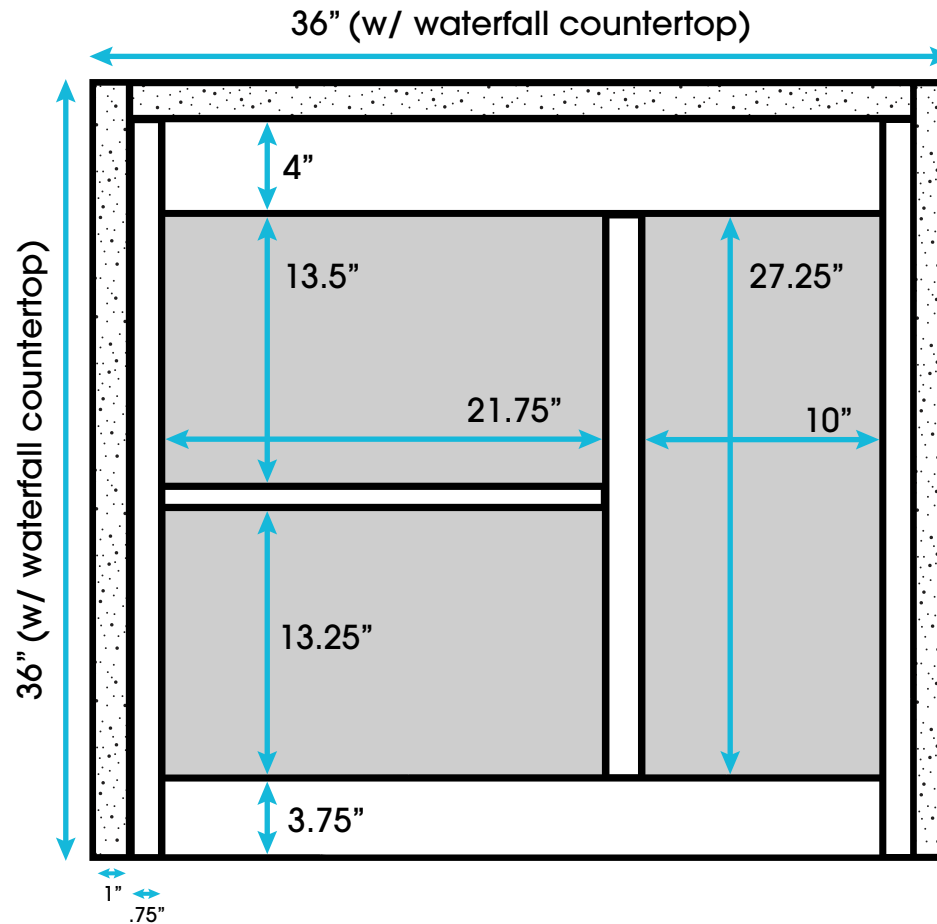

# Palisade 36-inch Bath Vanity (Back View)

**All measurements are approximate and rounded to the nearest quarter inch  
Please allow for a slight margin of error**