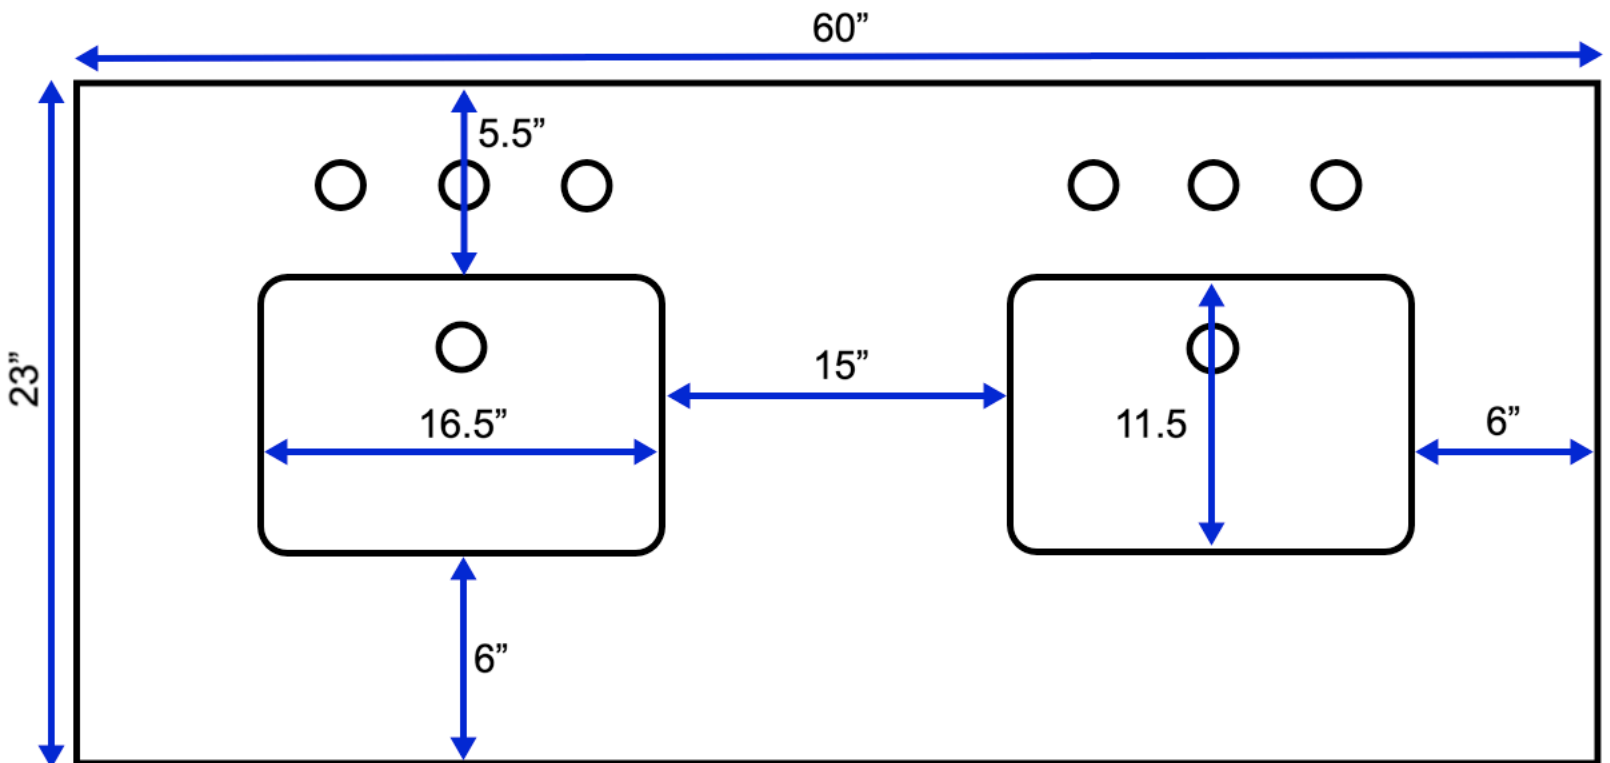

Tuscany 60-inch Double Vanity (Top View)

All measurements are approximate and rounded to the nearest quarter inch.
Please allow for a slight margin of error.